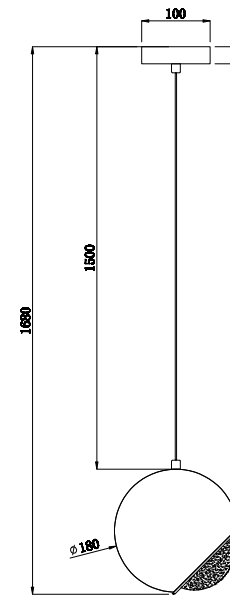

# Instruction

P065PL-L7CH3K

MAX 7W  
400 Lumen

Model: P065PL-L7CH3K  
Collection: Pendant  
Series: Akis

Pendant Lamps