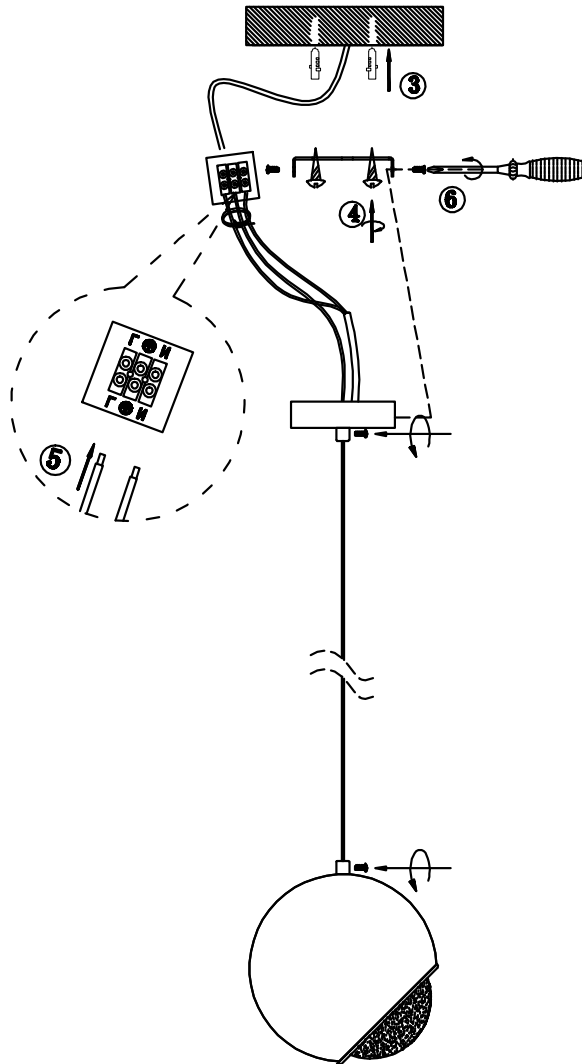

# Instruction

P065PL-L7CH3K

MAX 7W  
400 Lumen

Model: P065PL-L7CH3K  
Collection: Pendant  
Series: Akis

Pendant Lamps