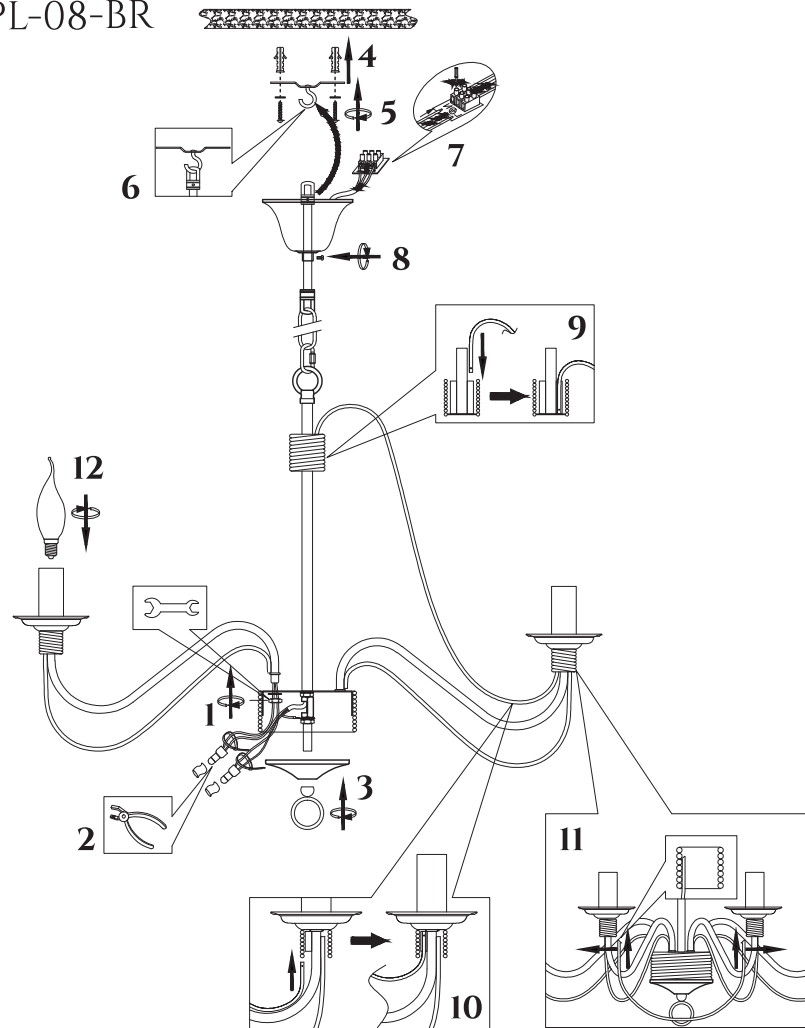

FREYA
TRADITION OF QUALITY

INSTRUCTION

MODEL: FR2046-PL-08-BR
CHANDELIER

8 X E14 (60W)

FREYA-LIGHT.COM