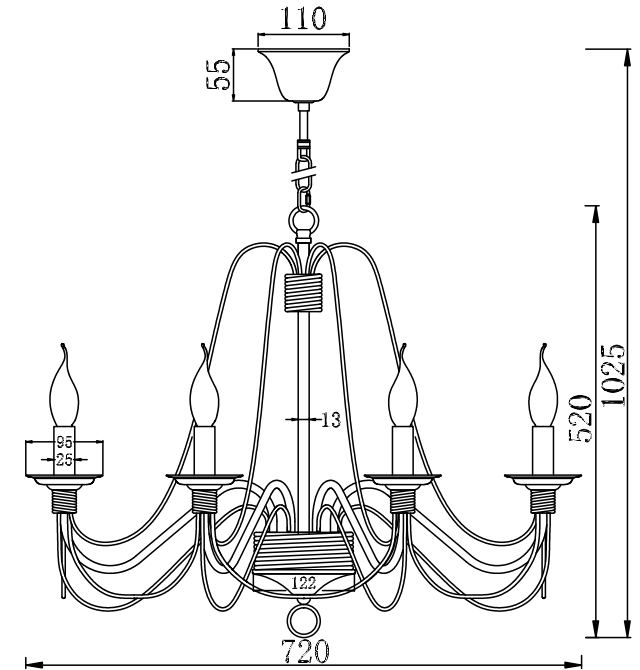

FREYA
TRADITION OF QUALITY

INSTRUCTION

MODEL: FR2046-PL-08-BR
CHANDELIER

8 X E14 (60W)

FREYA-LIGHT.COM