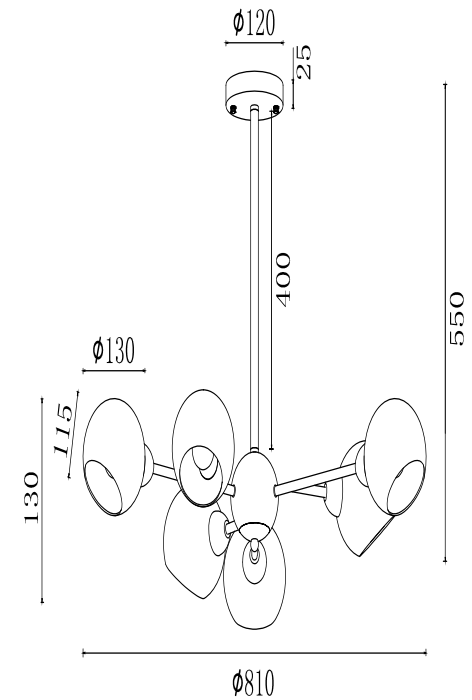

FREYA
TRADITION OF QUALITY

Instruction

FR5121PL-06G

6 x E14 (40W)

Model: FR5121PL-06G
Collection: Modern
Series: Sherry

Ceiling Lamps