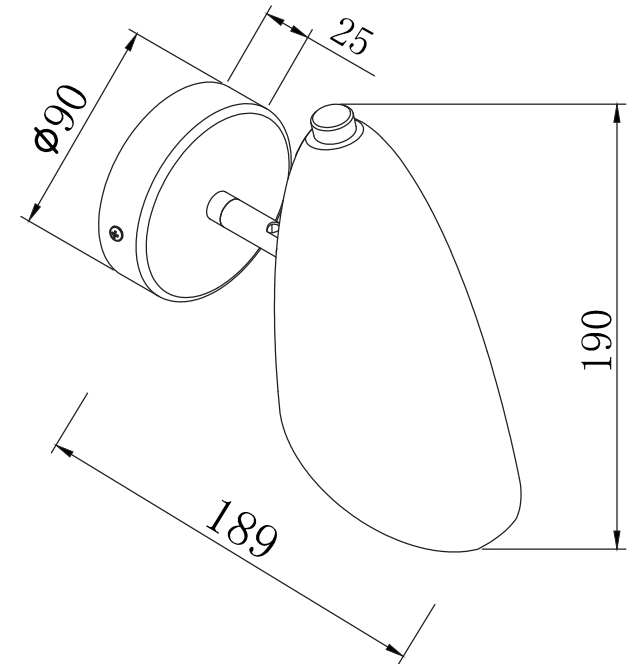

FREYA
TRADITION OF QUALITY

INSTRUCTION

MODEL: FR5852-WL-01-W
WALL LAMP

1 X E14 (40W)

FREYA-LIGHT.COM