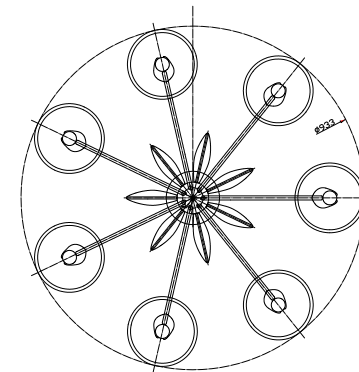

Instruction

H311-07-G

7 x E14 (40W)

Model: H311-07-G
Collection: House
Series: Lillian

Ceiling Lamps