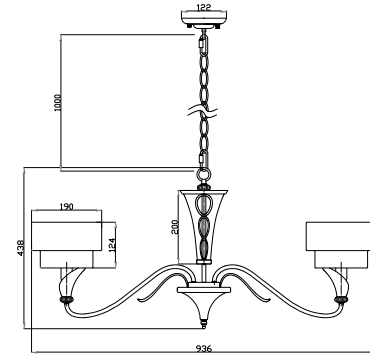

Instruction

H311-07-G

7 x E14 (40W)

Model: H311-07-G
Collection: House
Series: Lillian

Ceiling Lamps