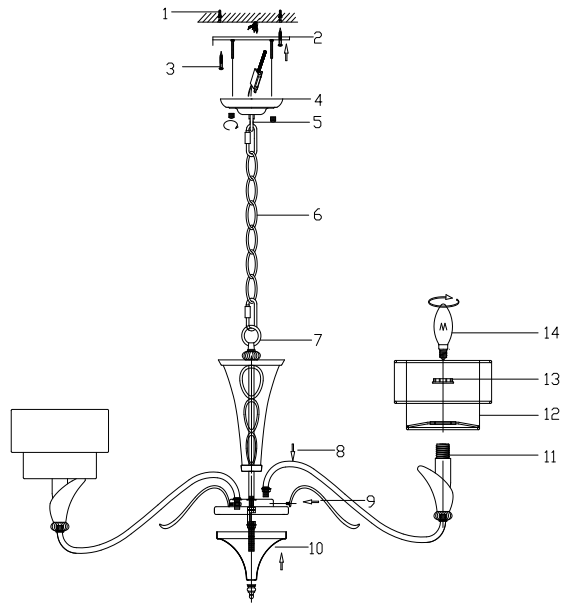

Instruction

H311-07-G

7 x E14 (40W)

Model: H311-07-G
Collection: House
Series: Lillian

Ceiling Lamps