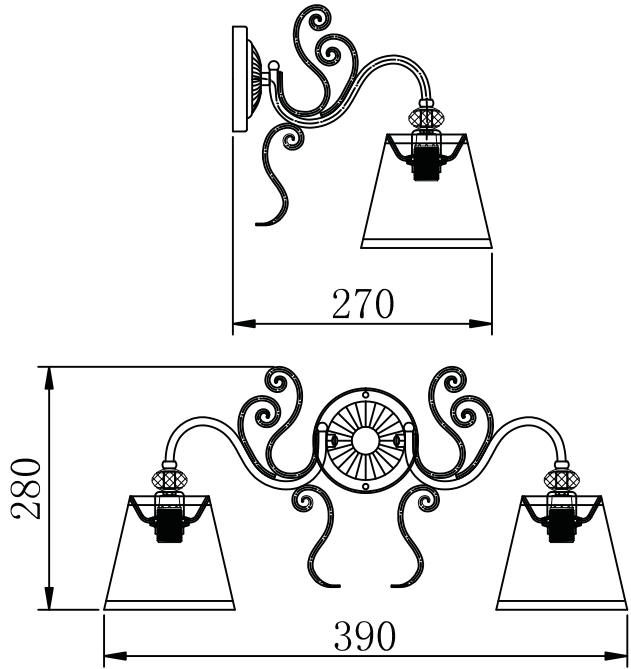

Instruction

Collection: Elegant
Series: Vintage
Model: ARM420-02-R
Wall-mounted

 – Wall-mounted

2 x E14 (40w)

MAYTONI
DECORATIVE LIGHTING

www.maytoni.de