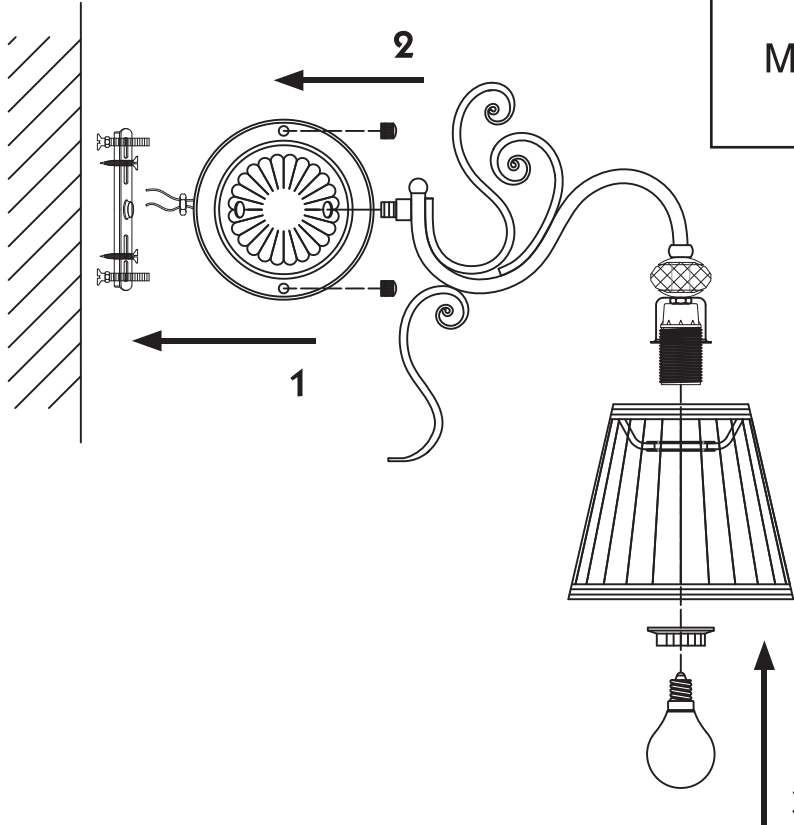

Instruction

Collection: Elegant
Series: Vintage
Model: ARM420-02-R
Wall-mounted

 – Wall-mounted

2 x E14 (40w)

MAYTONI
DECORATIVE LIGHTING

www.maytoni.de