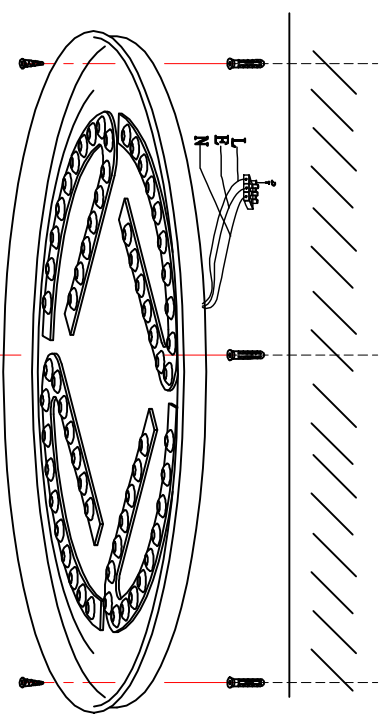

# 2314-5C CEILING LAMP

Bulb  
LED: 48W