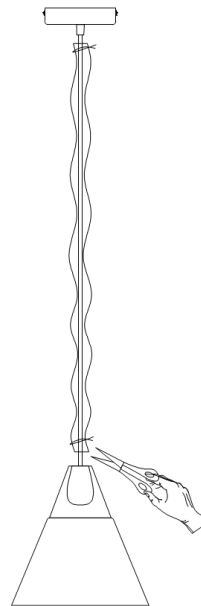

# Instruction

Collection: PENDANT  
Series: BICONES  
Model: P359-PL-220-W  
Ceiling

- Ceiling

1 x E27 (60W)

**MAYTONI**  
DECORATIVE LIGHTING

[www.maytoni.de](http://www.maytoni.de)