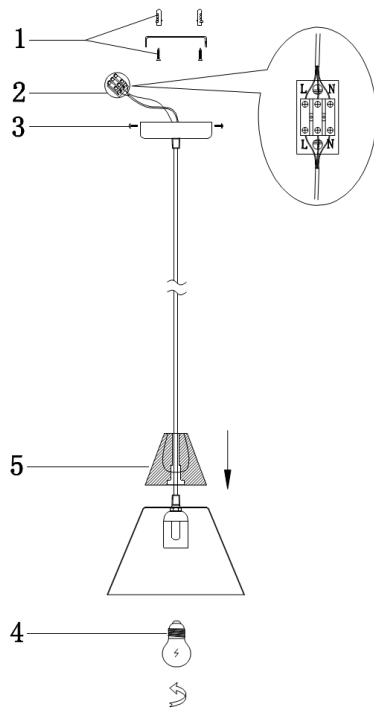

# Instruction

Collection: PENDANT  
Series: BICONES  
Model: P359-PL-220-W  
Ceiling

- Ceiling

1 x E27 (60W)

**MAYTONI**  
DECORATIVE LIGHTING

[www.maytoni.de](http://www.maytoni.de)