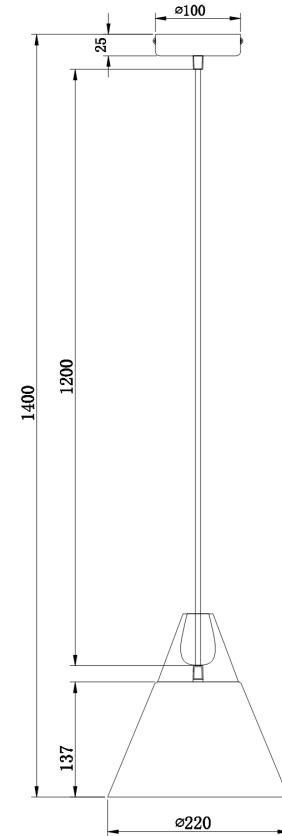

# Instruction

Collection: PENDANT  
Series: BICONES  
Model: P359-PL-220-W  
Ceiling

- Ceiling

1 x E27 (60W)

**MAYTONI**  
DECORATIVE LIGHTING

[www.maytoni.de](http://www.maytoni.de)