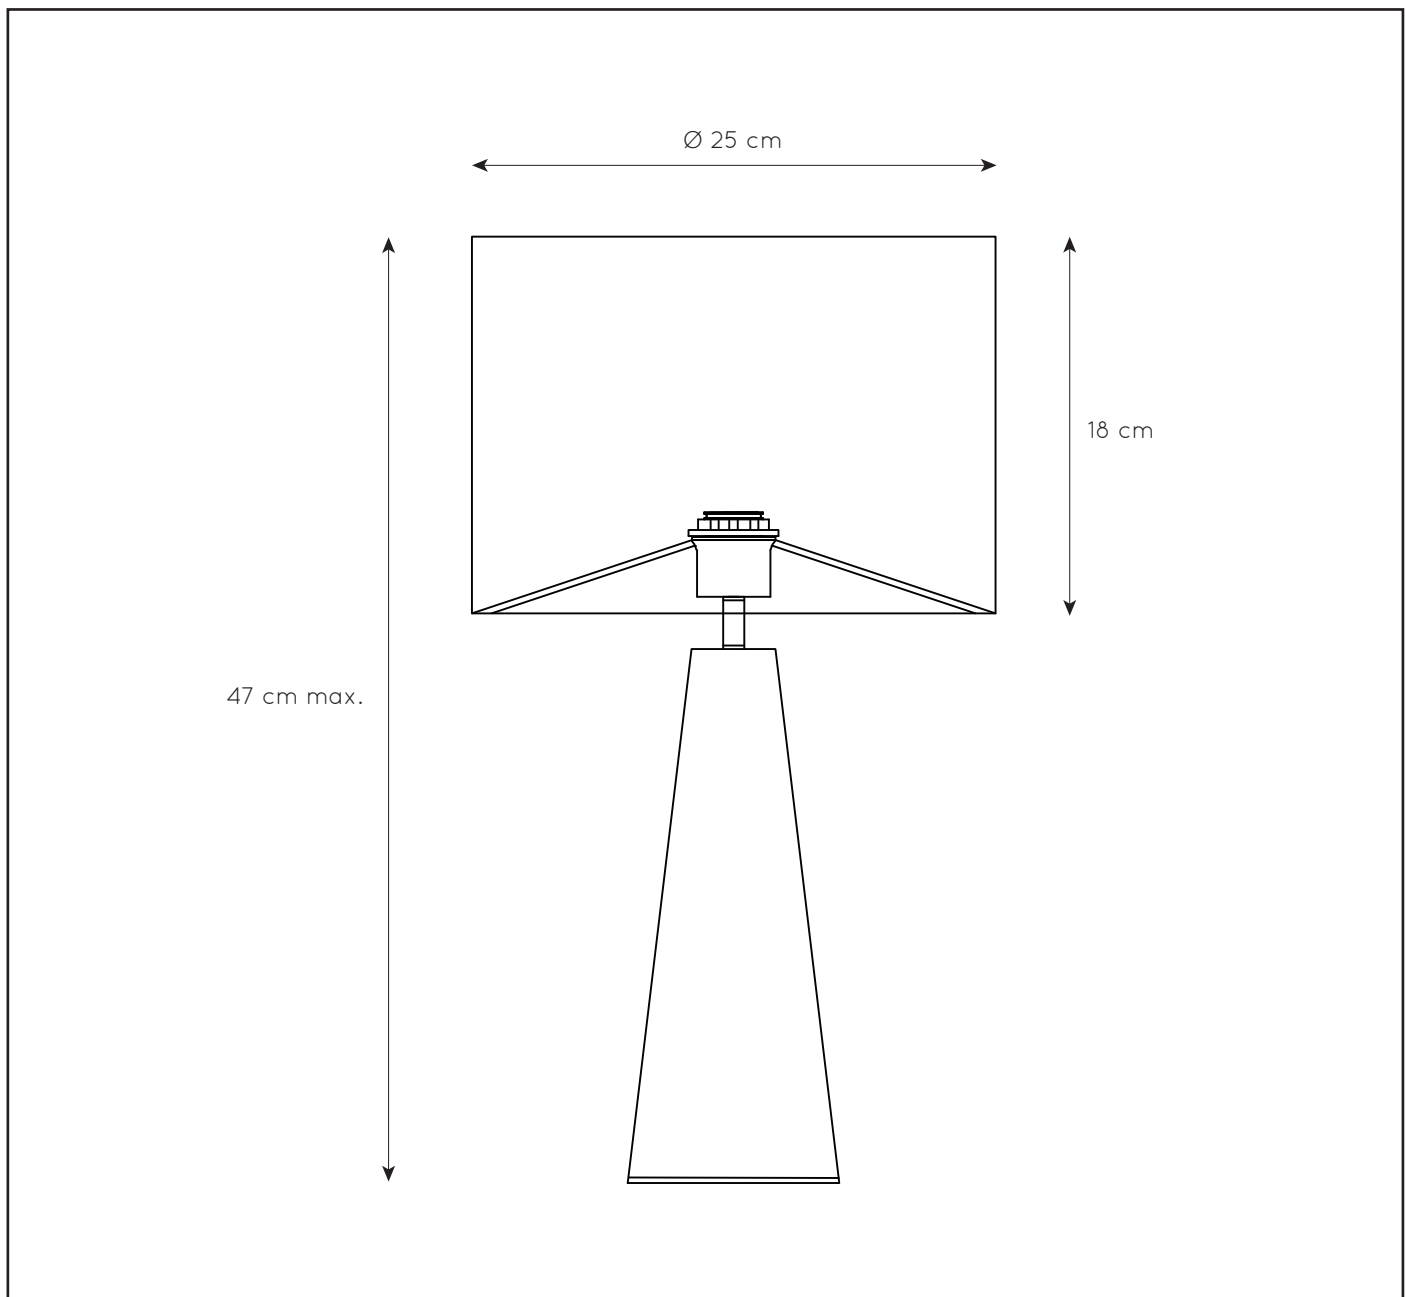

LUCIDE

TECHNICAL DRAWING & DIMENSIONS

VELVET

Item number : 10501/81/30

EAN code : 5411212105295

For more specifications, dimensions please visit
www.lucide.com