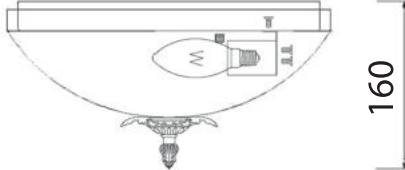

# Instruction

Collection: Wall & Ceiling  
Series: Speria  
Model: C900-CL-03-W  
Ceiling lamp

Ø420

  
3 x E14 (40w)

**MAYTONI**  
DECORATIVE LIGHTING

[www.maytoni.de](http://www.maytoni.de)