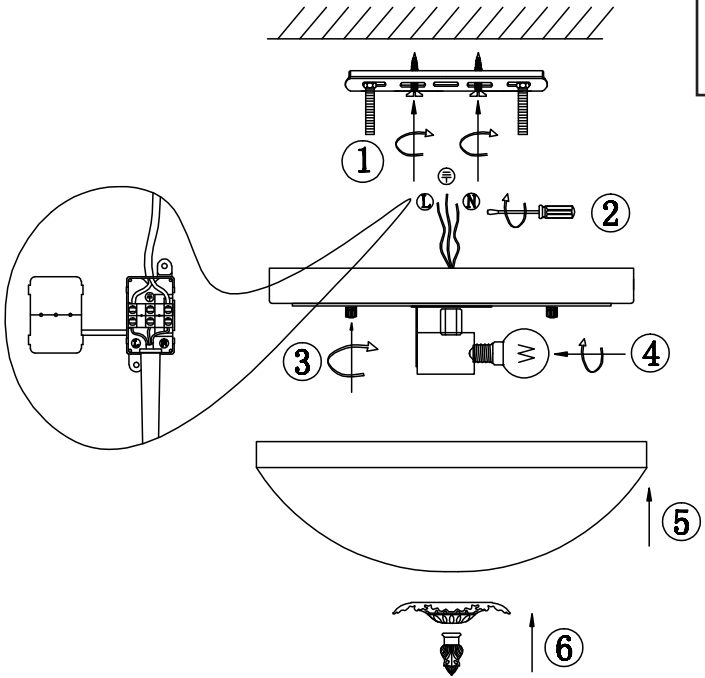

# Instruction

Collection: Wall & Ceiling  
Series: Speria  
Model: C900-CL-03-W  
Ceiling lamp

Ø420

  
3 x E14 (40w)

**MAYTONI**  
DECORATIVE LIGHTING

[www.maytoni.de](http://www.maytoni.de)