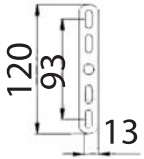

# Instruction

Collection: Wall & Ceiling  
Series: Speria  
Model: C900-CL-03-W  
Ceiling lamp

Ø420

  
3 x E14 (40w)

**MAYTONI**  
DECORATIVE LIGHTING

[www.maytoni.de](http://www.maytoni.de)