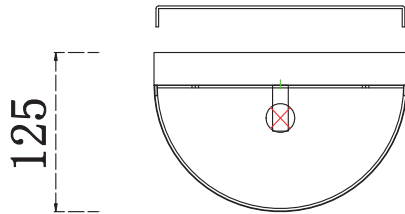

# Instruction

Collection: Modern  
Series: Gelid  
Model: MOD184-WL-02-CH  
Wall-mounted

– Wall-mounted

  
2 x G9 (40w)

**MAYTONI**  
DECORATIVE LIGHTING

[www.maytoni.de](http://www.maytoni.de)