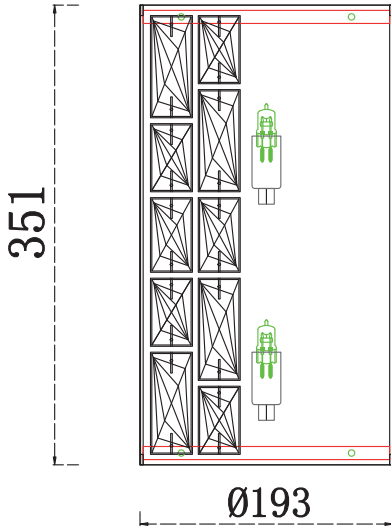

# Instruction

Collection: Modern  
Series: Gelid  
Model: MOD184-WL-02-CH  
Wall-mounted

– Wall-mounted

  
2 x G9 (40w)

**MAYTONI**  
DECORATIVE LIGHTING

[www.maytoni.de](http://www.maytoni.de)