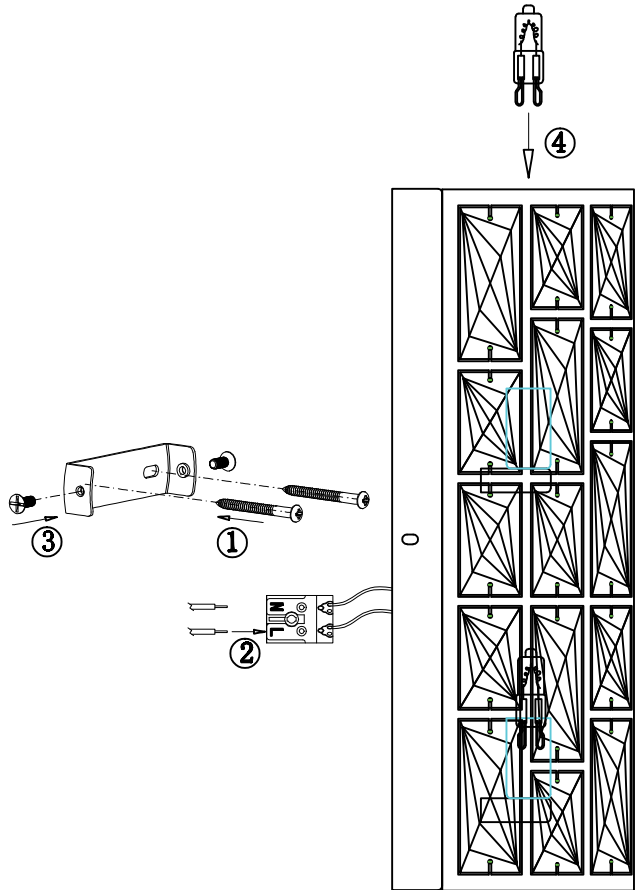

# Instruction

Collection: Modern  
Series: Gelid  
Model: MOD184-WL-02-CH  
Wall-mounted

– Wall-mounted

  
2 x G9 (40w)

**MAYTONI**  
DECORATIVE LIGHTING

[www.maytoni.de](http://www.maytoni.de)