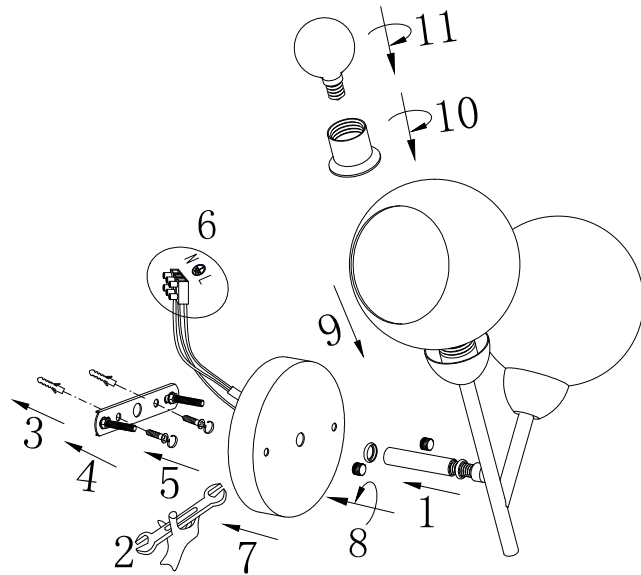

FREYA
TRADITION OF QUALITY

Instruction

FR5121WL-02G

2 x E14 (40W)

Model: FR5121WL-02G
Collection: Modern
Series: Sherry

Wall Lamps