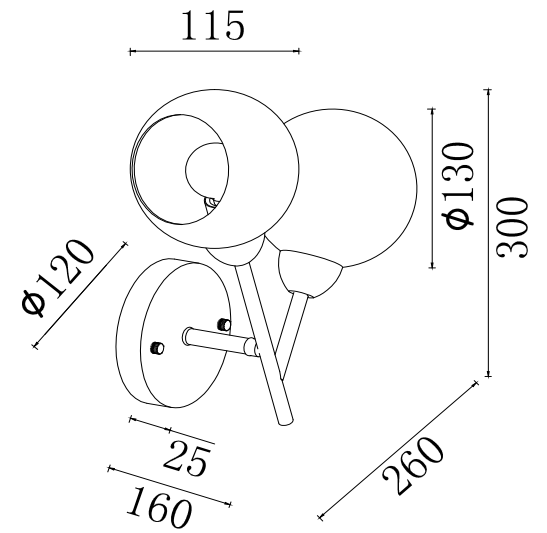

FREYA
TRADITION OF QUALITY

Instruction

FR5121WL-02G

2 x E14 (40W)

Model: FR5121WL-02G
Collection: Modern
Series: Sherry

Wall Lamps