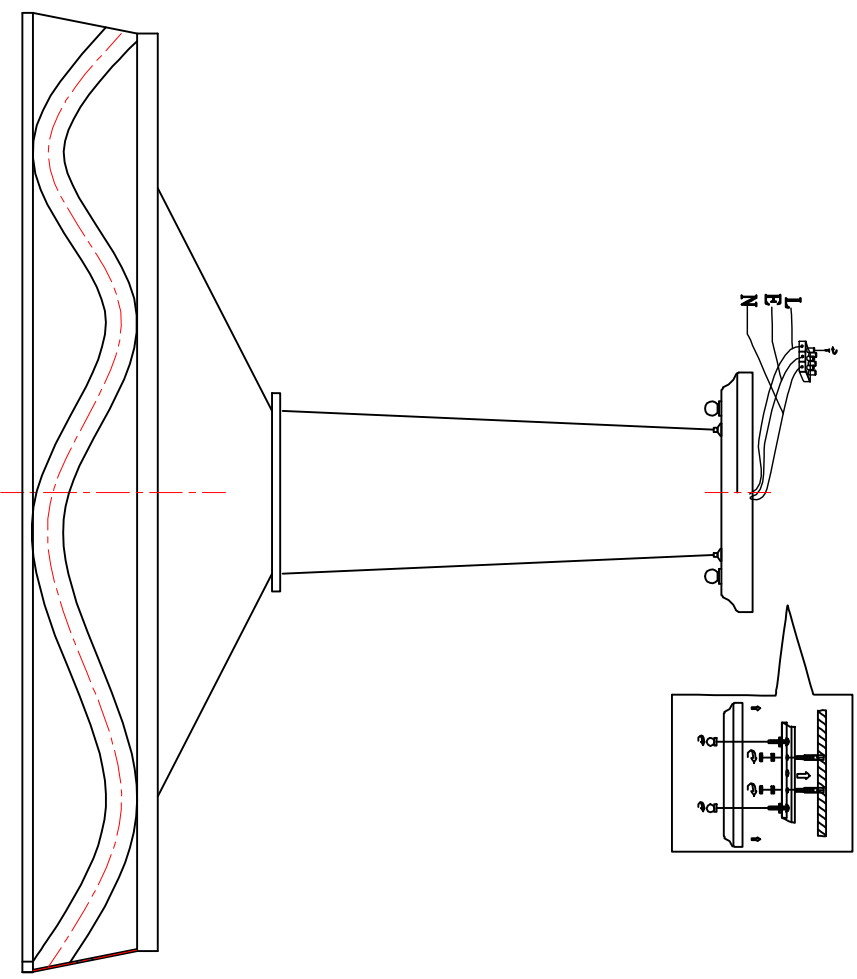

2499-9P

CEILING LAMP

Bulb

LED: 31W