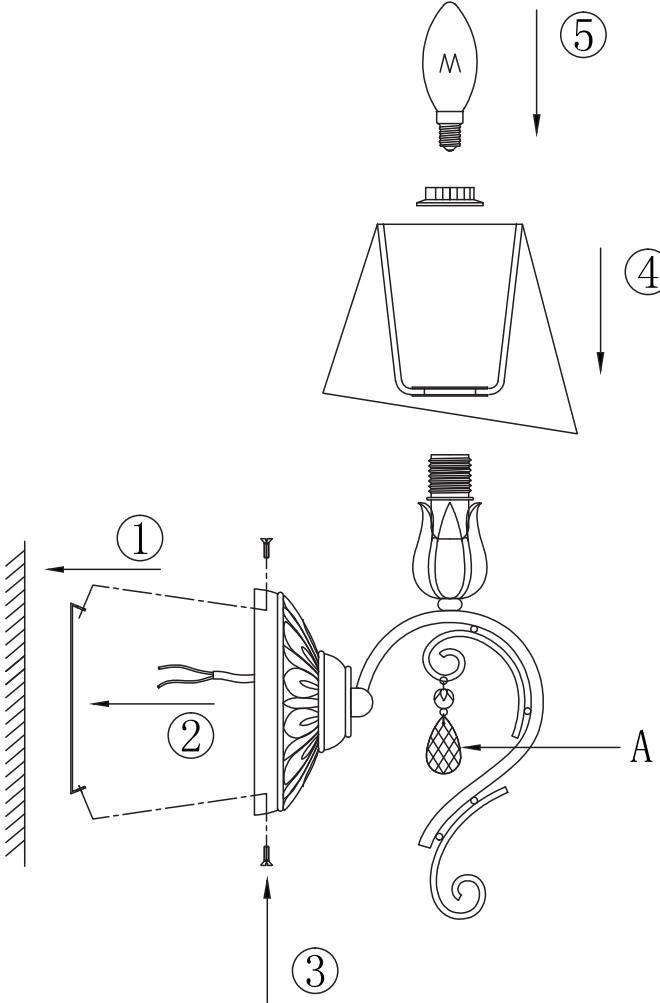

# Instruction

Collection: Elegant  
Series: Cutie  
Model: ARM051-01-G  
Wall-mounted

A=1

– Wall-mounted

  
1 x E14 (40w)

**MAYTONI**  
DECORATIVE LIGHTING

[www.maytoni.de](http://www.maytoni.de)