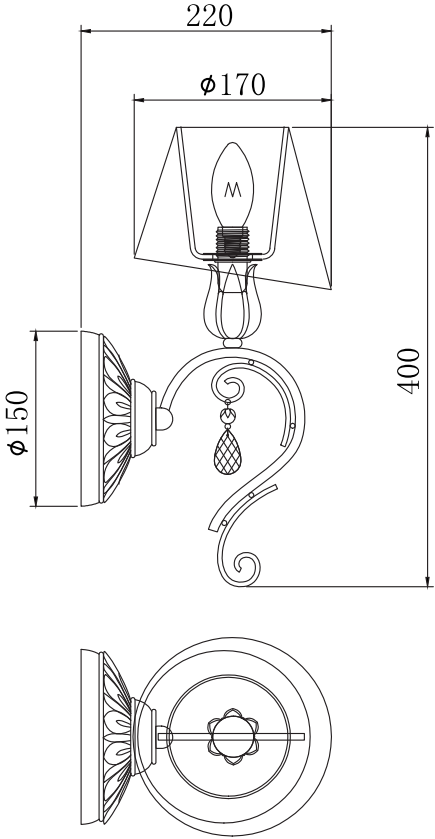

# Instruction

Collection: Elegant  
Series: Cutie  
Model: ARM051-01-G  
Wall-mounted

A=1

– Wall-mounted

  
1 x E14 (40w)

**MAYTONI**  
DECORATIVE LIGHTING

[www.maytoni.de](http://www.maytoni.de)