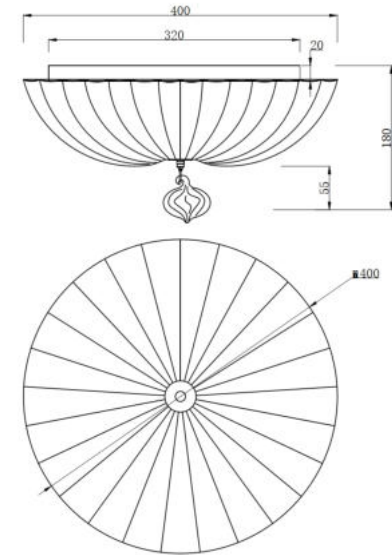

# Instruction

Collection: CEILING & WALL

Series: SIENNA

Model: C216-CL-03-N

Ceiling

- Ceiling

3 x E27 (60W)

**MAYTONI**  
DECORATIVE LIGHTING