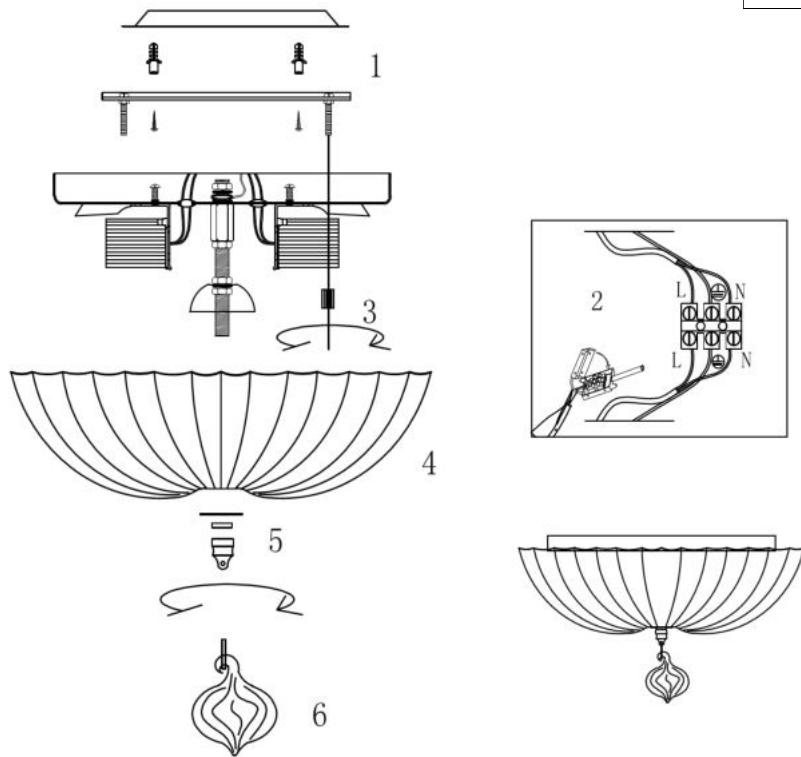

# Instruction

Collection: CEILING & WALL

Series: SIENNA

Model: C216-CL-03-N

Ceiling

- Ceiling

3 x E27 (60W)

**MAYTONI**  
DECORATIVE LIGHTING