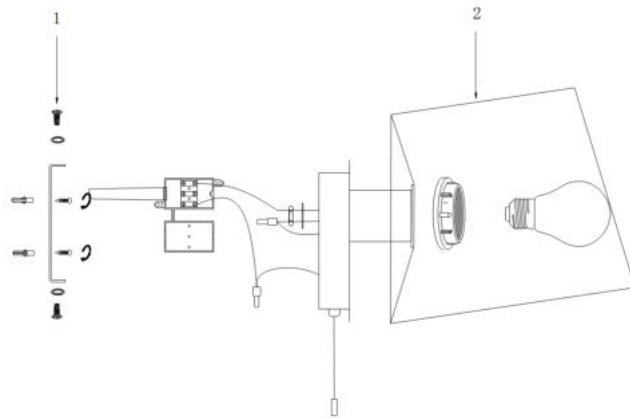

Instruction

Collection: MODERN
Series: BERGAMO
Model: MOD617WL-01W
Wall

- Wall

1 x E27 (60W)

MAYTONI
DECORATIVE LIGHTING

www.maytoni.de