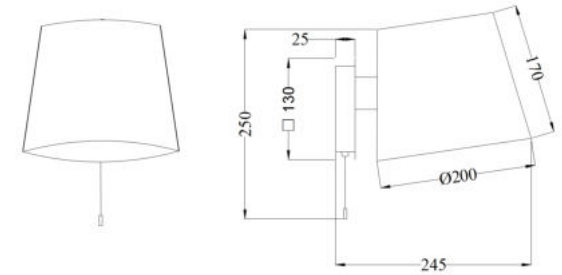

Instruction

Collection: MODERN
Series: BERGAMO
Model: MOD617WL-01W
Wall

- Wall

1 x E27 (60W)

MAYTONI
DECORATIVE LIGHTING

www.maytoni.de