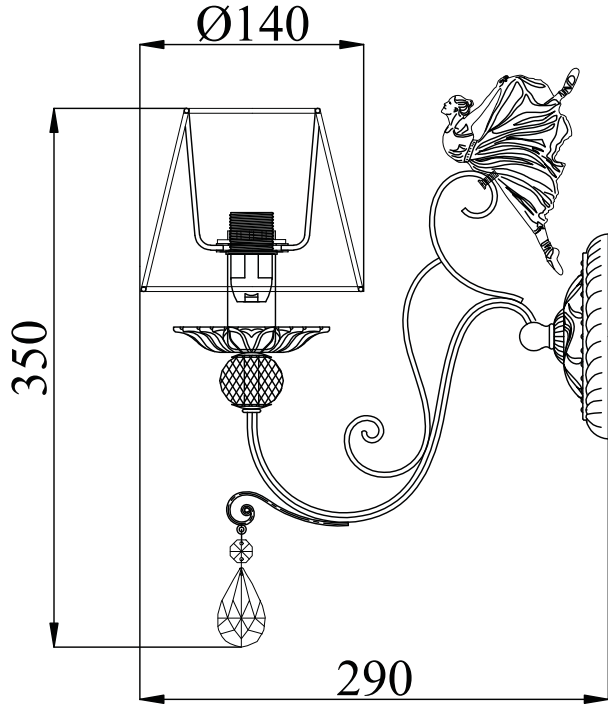

Instruction

Collection: Elegant
Series: Elina
Model: ARM222-01-G
Wall-mounted

A=1

– Wall-mounted

1 x E14 (40w)

MAYTONI
DECORATIVE LIGHTING

www.maytoni.de