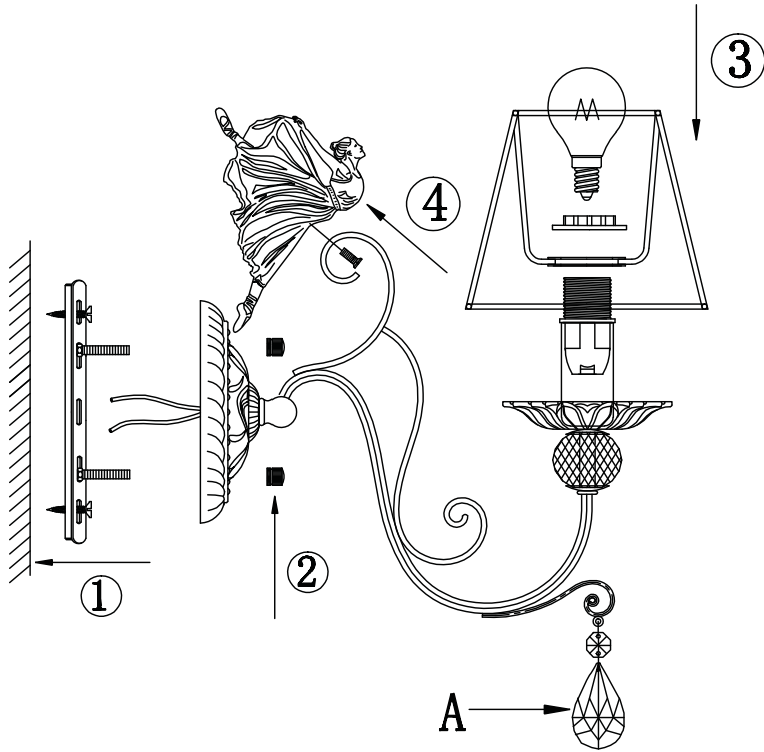

Instruction

Collection: Elegant
Series: Elina
Model: ARM222-01-G
Wall-mounted

A=1

– Wall-mounted

1 x E14 (40w)

MAYTONI
DECORATIVE LIGHTING

www.maytoni.de