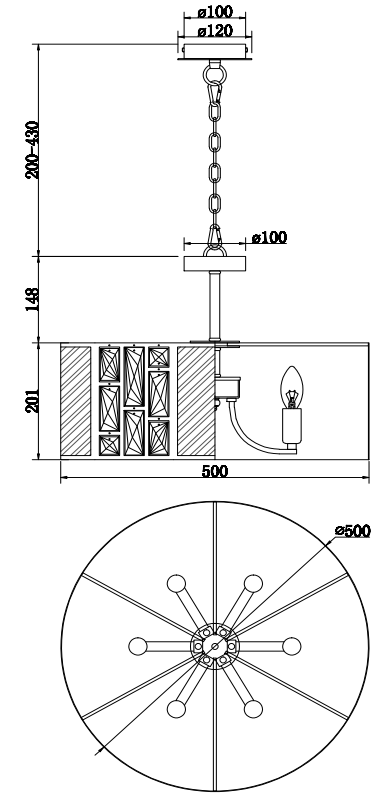

Instruction

MOD028PL-06CH

6 x E14 (60W)

Model: MOD028PL-06CH
Collection: Modern
Series: Mercurio

Ceiling Lamps