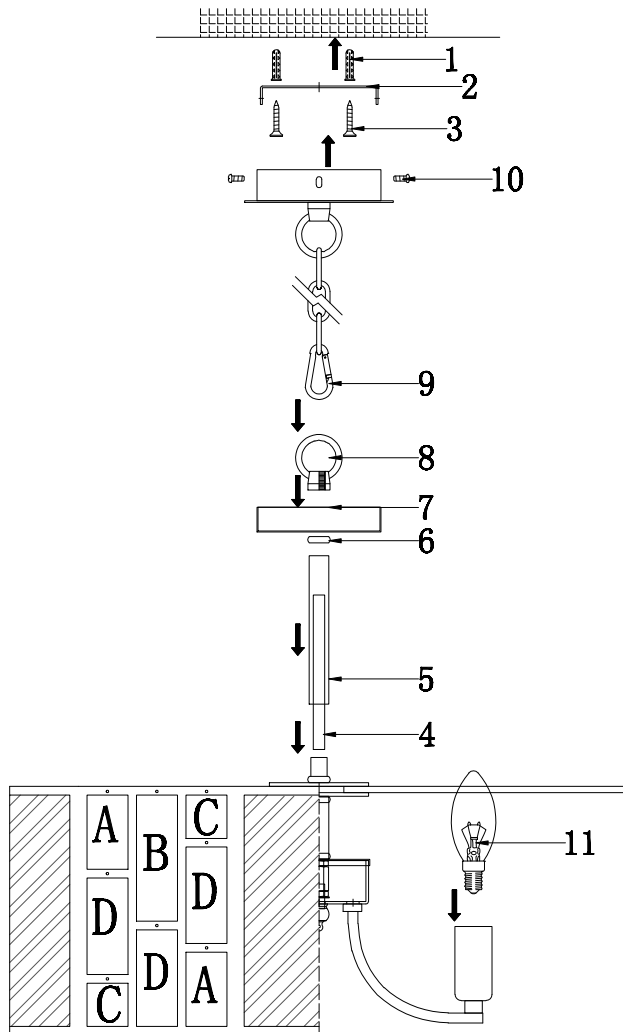

Instruction

MOD028PL-06CH

6 x E14 (60W)

Model: MOD028PL-06CH
Collection: Modern
Series: Mercurio

Ceiling Lamps