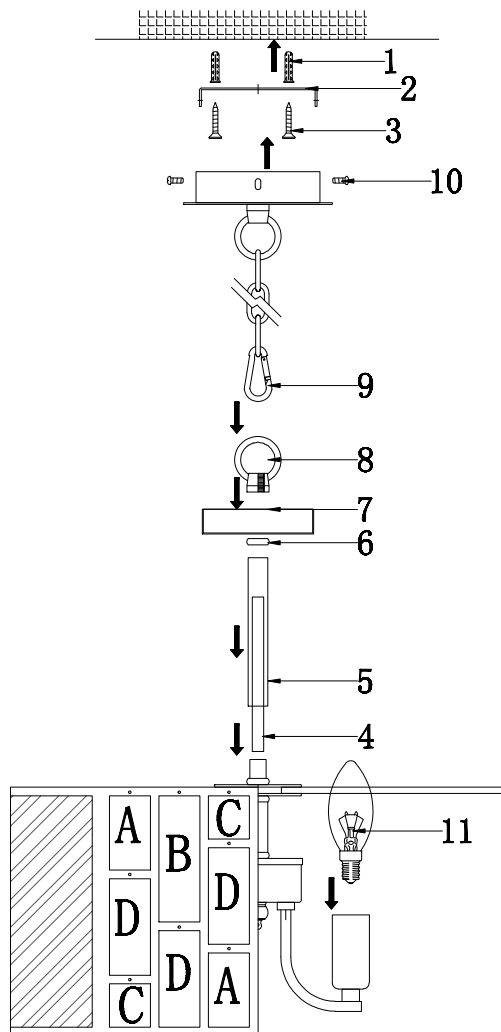

Instruction

MOD028PL-04CH

4 x E14 (60W)

Model: MOD028PL-04CH
Collection: Modern
Series: Mercurio

Ceiling Lamps