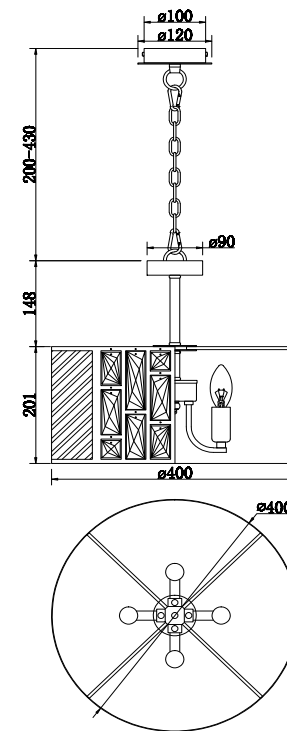

Instruction

MOD028PL-04CH

4 x E14 (60W)

Model: MOD028PL-04CH
Collection: Modern
Series: Mercurio

Ceiling Lamps