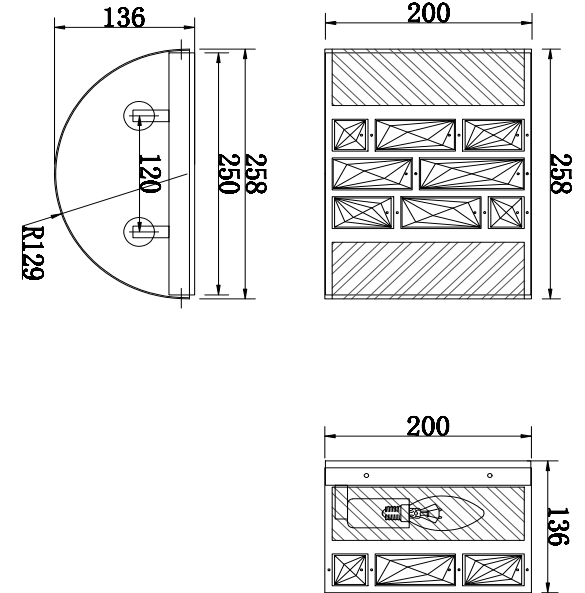

Instruction

MOD028WL-02CH

2 x E14 (60W)

Model: MOD028WL-02CH
Collection: Modern
Series: Mercurio

Wall Lamps