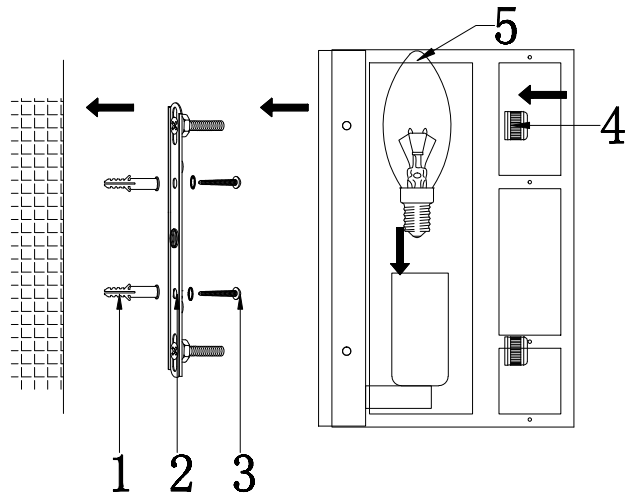

Instruction

MOD028WL-02CH

2 x E14 (60W)

Model: MOD028WL-02CH
Collection: Modern
Series: Mercurio

Wall Lamps