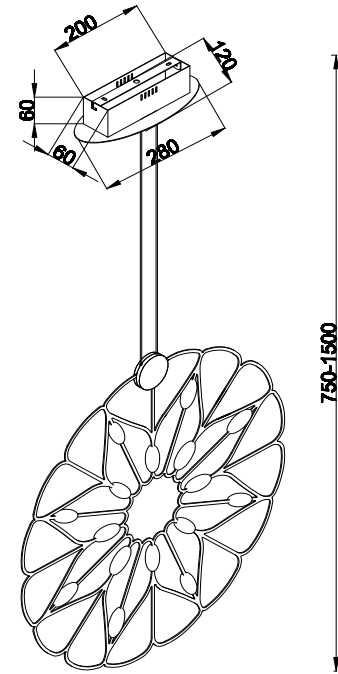

# Instruction

MOD037PL-L16B

MAX 16W  
1200 Lumen

Model: MOD037PL-L16B  
Collection: Modern  
Series: Volare

Ceiling Lamps