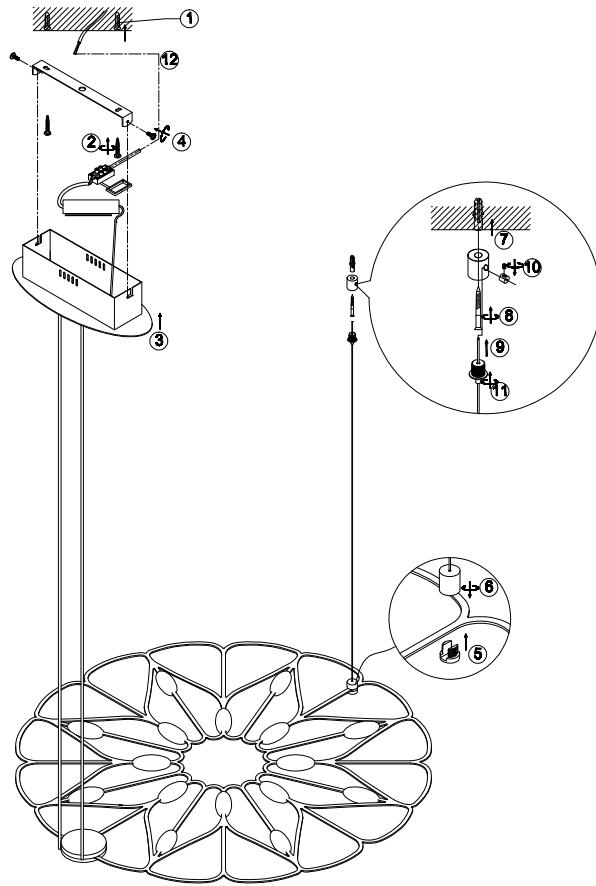

# Instruction

MOD037PL-L16B

MAX 16W  
1200 Lumen

Model: MOD037PL-L16B  
Collection: Modern  
Series: Volare

Ceiling Lamps