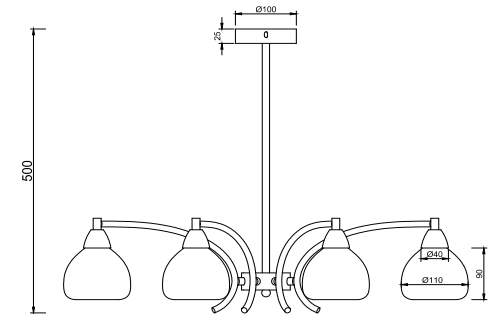

# Instruction

FR5022PL-07CH

8 x E14 (40W)

Model: FR5022PL-07CH  
Series: Cindy

Ceiling Lamps