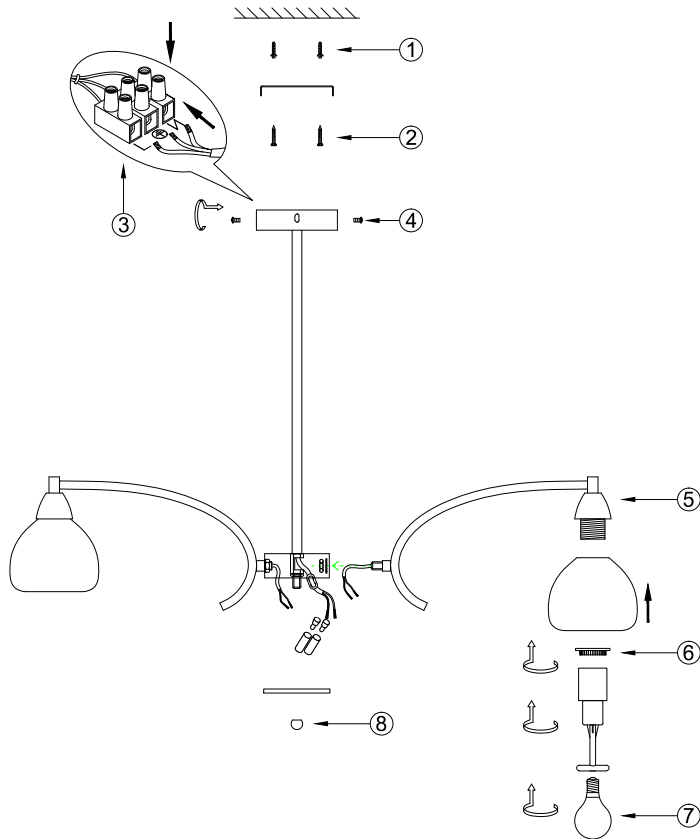

# Instruction

FR5022PL-07CH

8 x E14 (40W)

Model: FR5022PL-07CH  
Series: Cindy

Ceiling Lamps