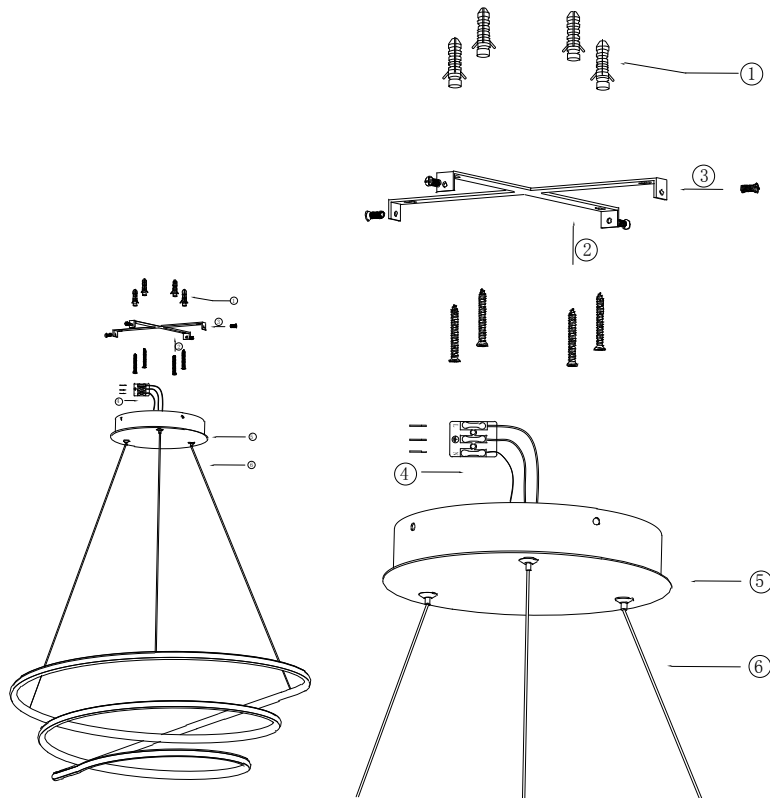

# Instruction

MOD100PL-L88W

MAX 88W  
6900 Lumen

Model: MOD100PL-L88W  
Collection: Technical  
Series: Nola

Ceiling Lamps