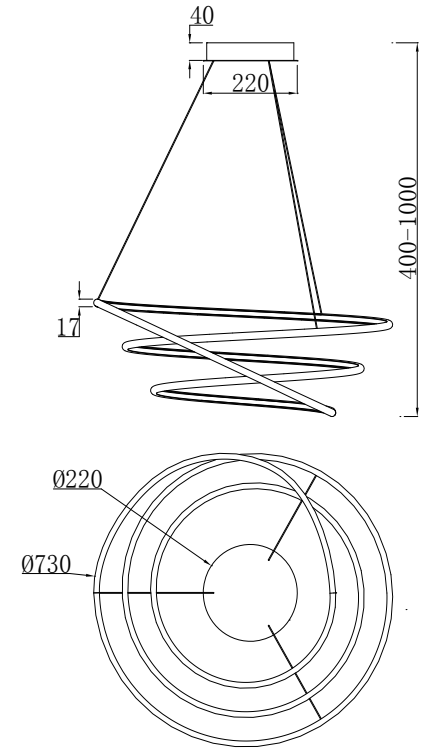

# Instruction

MOD100PL-L88W

MAX 88W  
6900 Lumen

Model: MOD100PL-L88W  
Collection: Technical  
Series: Nola

Ceiling Lamps