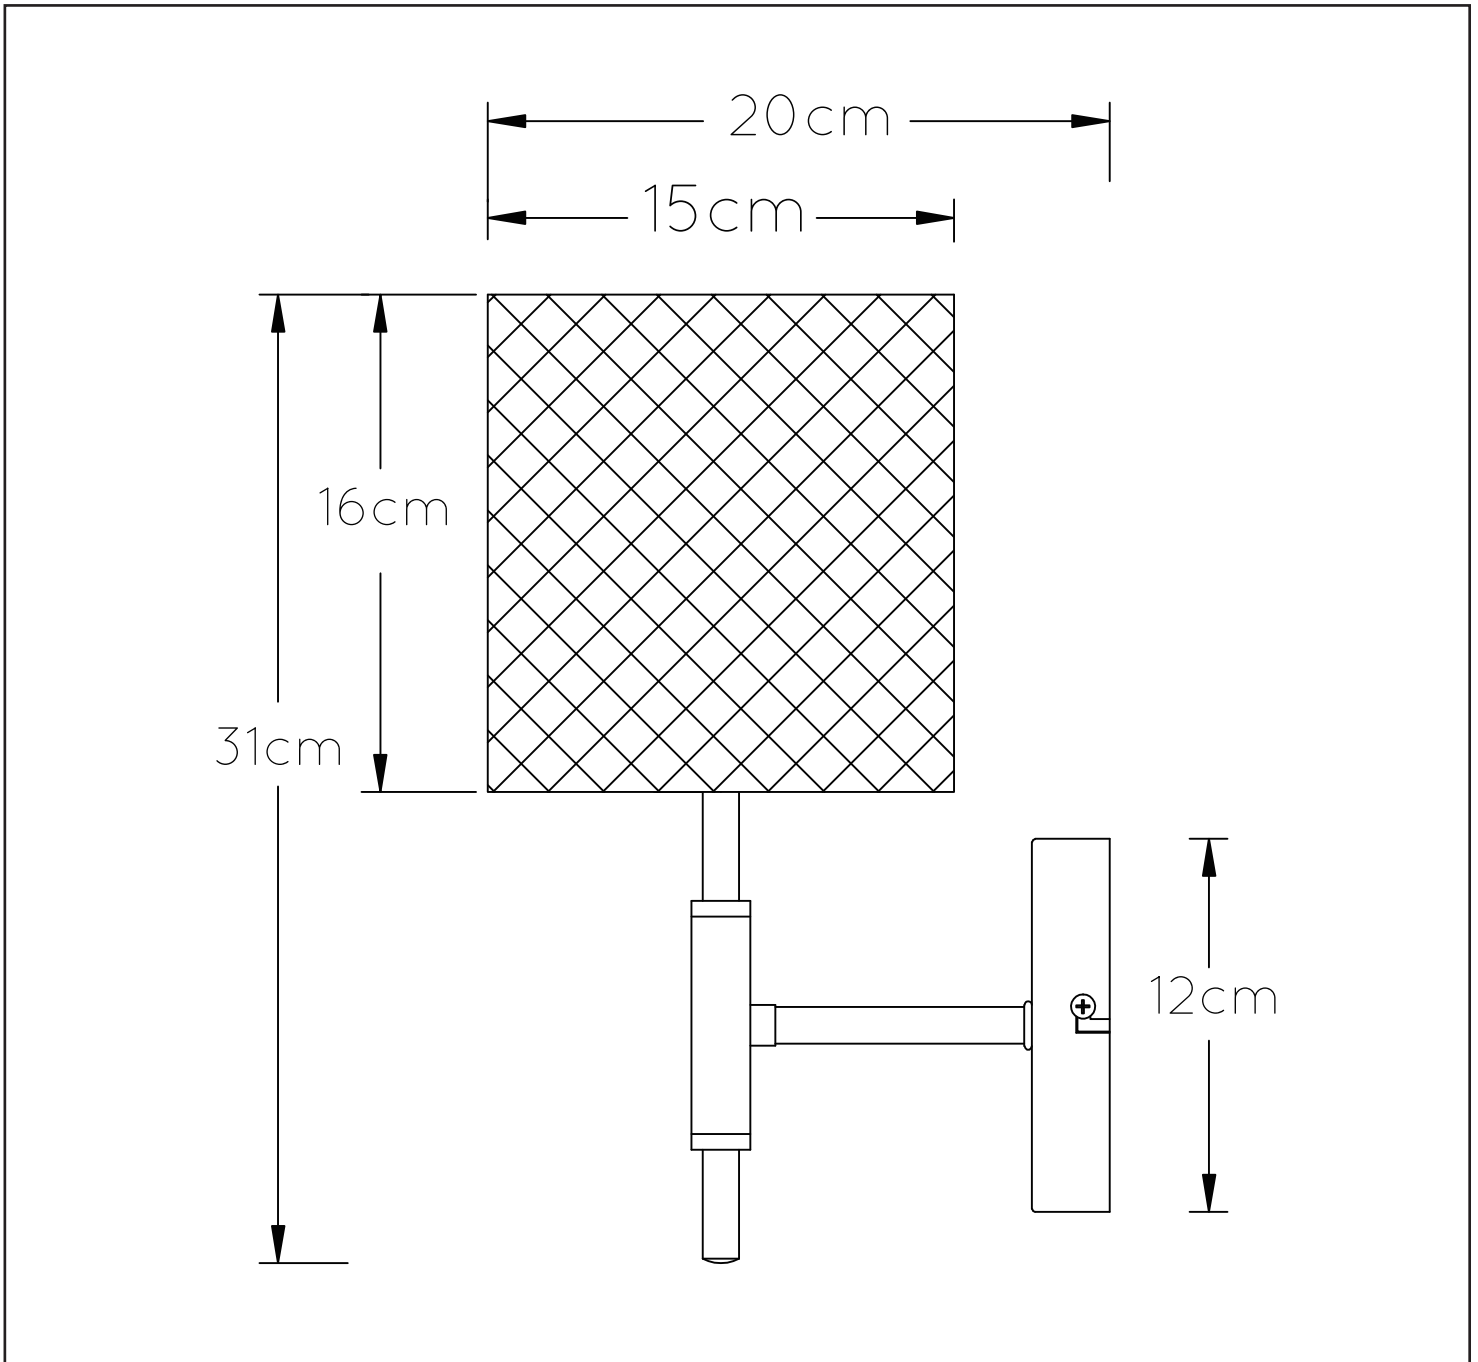

BASKETT

Item number : 45259/01/30

EAN code : 5411212451361

For more specifications, dimensions please visit

www.lucide.com