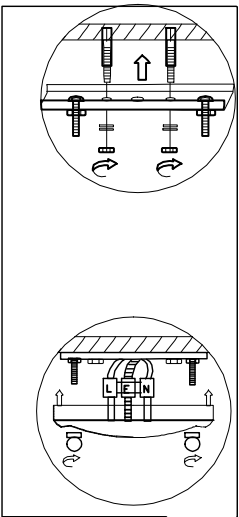

2308-1W WALL LAMP

Bulb

G9:LED 1 x 3W

NO.	Specifications	Total strings
①	1502-10mm x 17pcs	X2pcs
②	1502-10mm x 18pcs	X2pcs