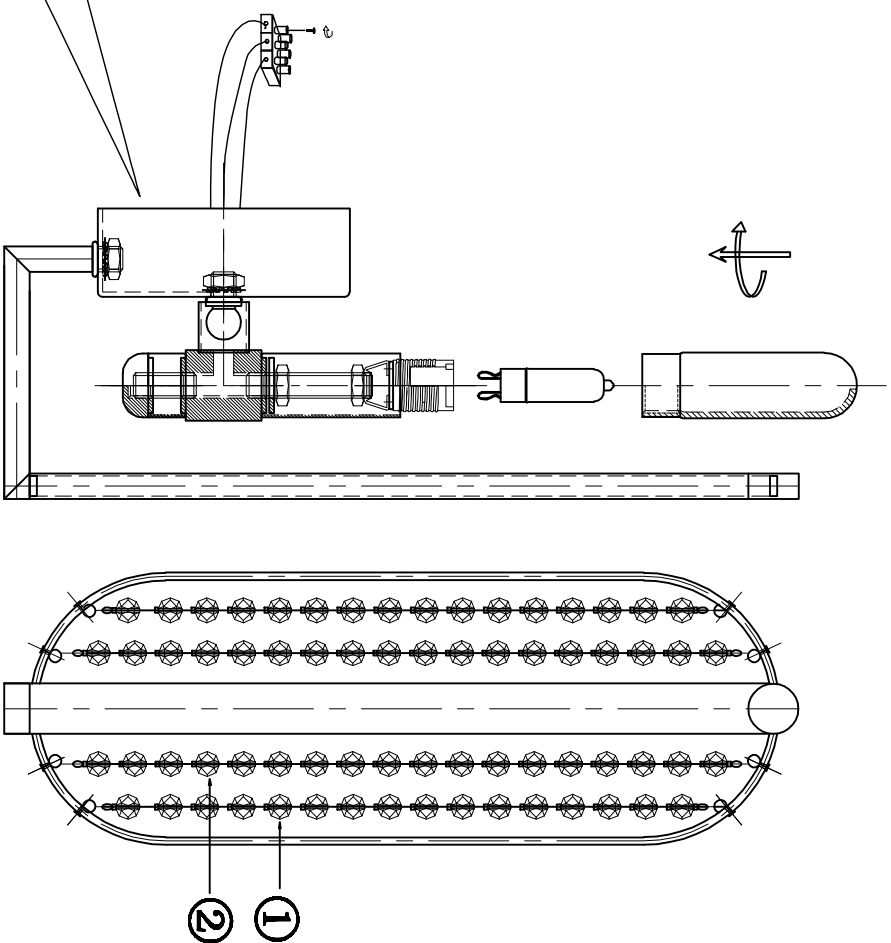

2308-1W WALL LAMP

Bulb

G9:LED 1 x 3W

NO.	Specifications	Total strings
①	1502-10mm x 17pcs	X2pcs
②	1502-10mm x 18pcs	X2pcs