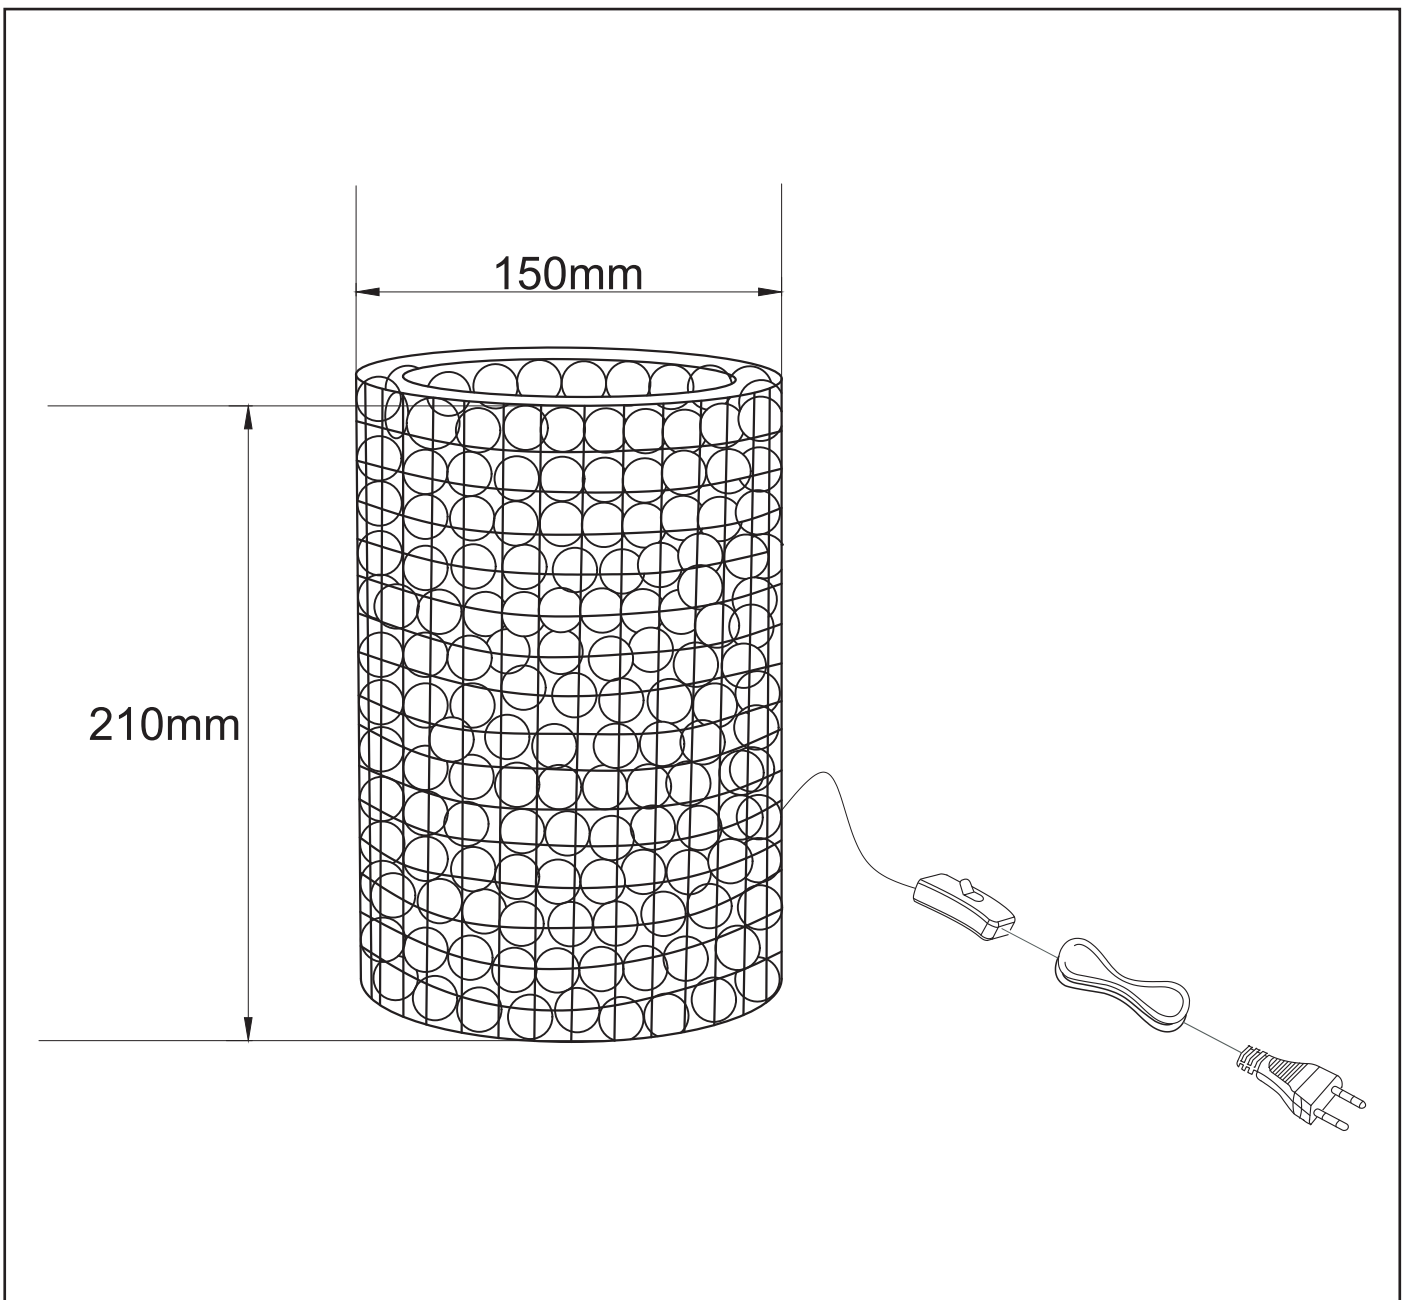

**RECOMMENDED LUCIDE
 LIGHT SOURCE**

49023/04/60

Light source dimmable : Yes

Light source incl. : No

General

Dimensions LxWxH : 15cm x 15cm x21cm
Height minimum : 21cm
Height maximum : 21cm
Dimensions shade LxWxH : 15cm x 15cm x21cm
Main material : Metal&glass
Ceiling rose material : -
Color : clear
Style : Modern
Shape : Cylinder
Weight : 2.02kg
Warranty : 2 years

Product specifications

Dimmable : No
Light direction : Around
Adjustable in height : -
 (Before Installation)
Directional : Not Directional
Cable : Yes, Cable On Product
Cable length : 150 cm
Sensor : Without Sensor
Control : Light Switch Control
IP-Class : 20
Electric class : 2
Light source including ? : No
Lamp socket : E14
Light source number : 1
Power requirements : 220-240V~50Hz
Bulb type & maximum wattage : E14-max.25W

For more specifications of this product please visit

www.lucide.com

MARBLOUS

item number : 78597/01/60
EAN code : 5411212782700

LUCIDE

INSTALLATION DRAWING SPECIFICATIONS