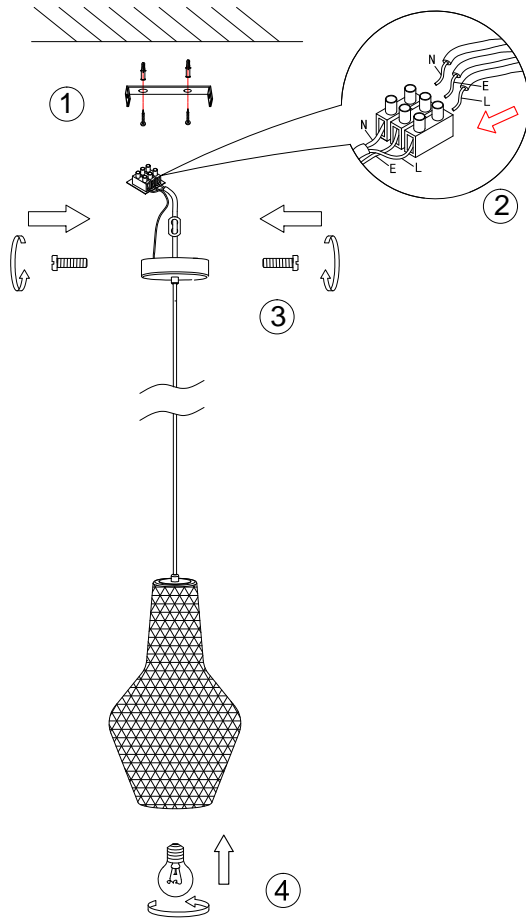

# Instruction

P041PL-01B

1 x E27 (40W)

Model: P041PL-01B  
Collection: Pendant  
Series: Tommy

Ceiling Lamps