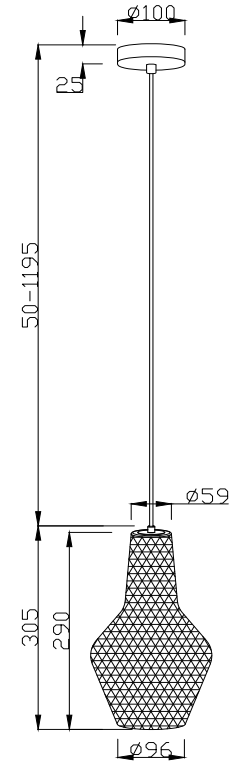

# Instruction

P041PL-01B

1 x E27 (40W)

Model: P041PL-01B  
Collection: Pendant  
Series: Tommy

Ceiling Lamps