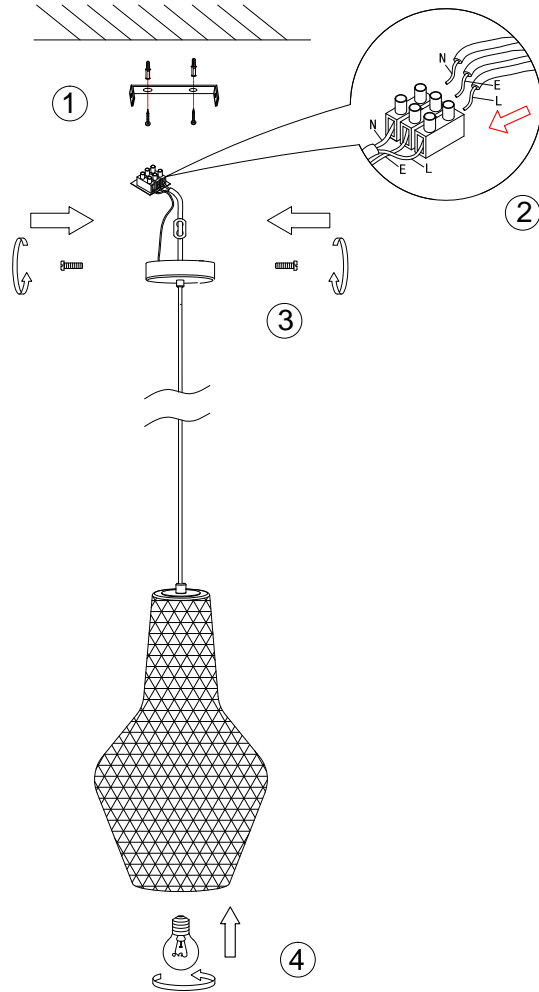

Instruction

P045PL-01B

1 x E27 (40W)

Model: P045PL-01B
Collection: Pendant
Series: Tommy

Ceiling Lamps