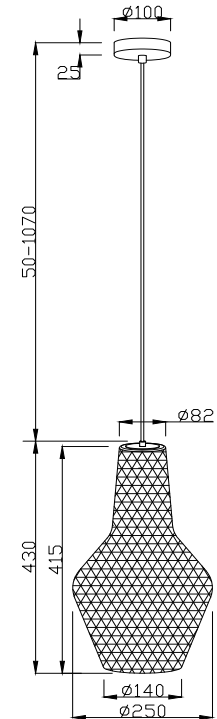

Instruction

P045PL-01B

1 x E27 (40W)

Model: P045PL-01B
Collection: Pendant
Series: Tommy

Ceiling Lamps