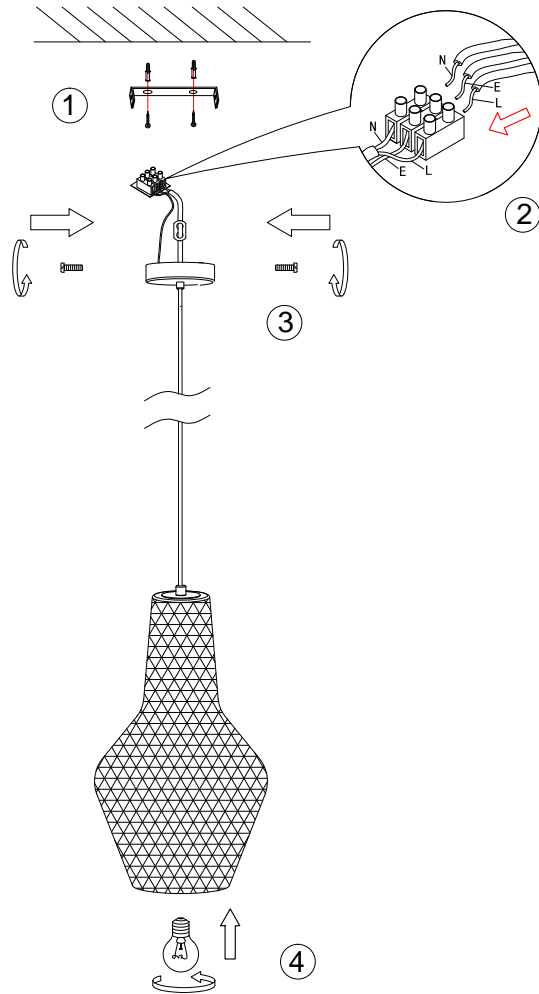

Instruction

P047PL-01B

1 x E27 (40W)

Model: P047PL-01B
Collection: Pendant
Series: Tommy

Ceiling Lamps