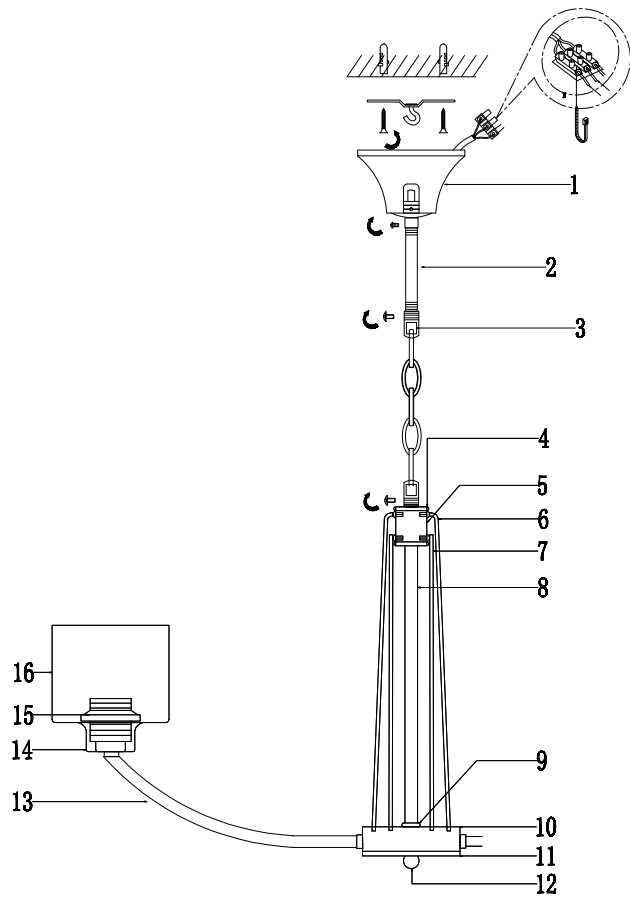

# Instruction

FR5003PL-08B

8 x E27 (60W)

Model: FR5003PL-08B  
Collection: Modern  
Series: Teodora

Ceiling Lamps