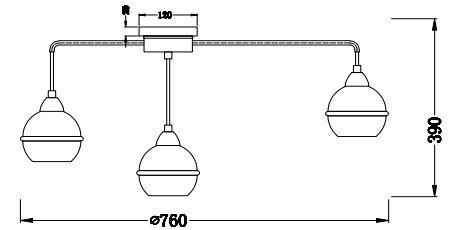

# Instruction

FR5004CL-09W

9 x E14 (36W)

Recommended to use with LED bulbs

Model: FR5004CL-09W  
Collection: Modern  
Series: Tommasa

Ceiling Lamps