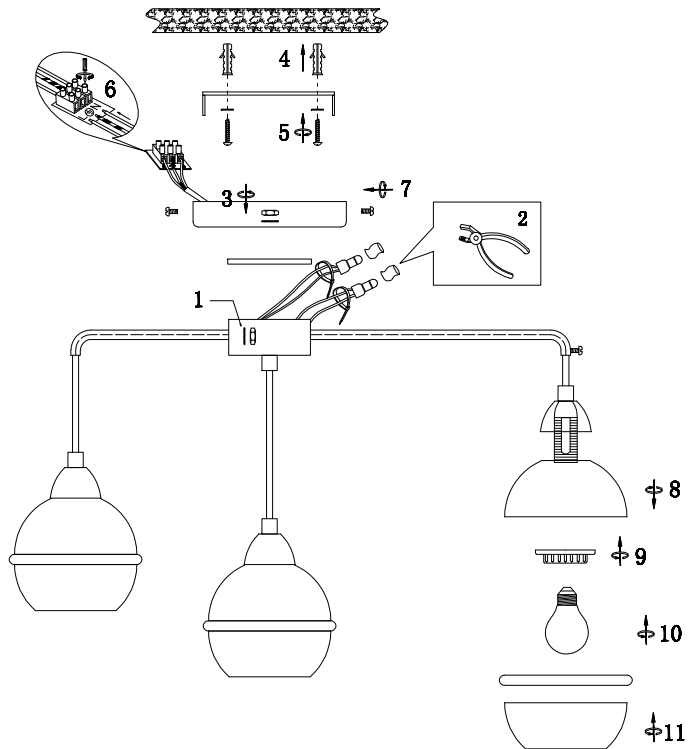

# Instruction

FR5004CL-09W

9 x E14 (36W)

Recommended to use with LED bulbs

Model: FR5004CL-09W  
Collection: Modern  
Series: Tommasa

Ceiling Lamps