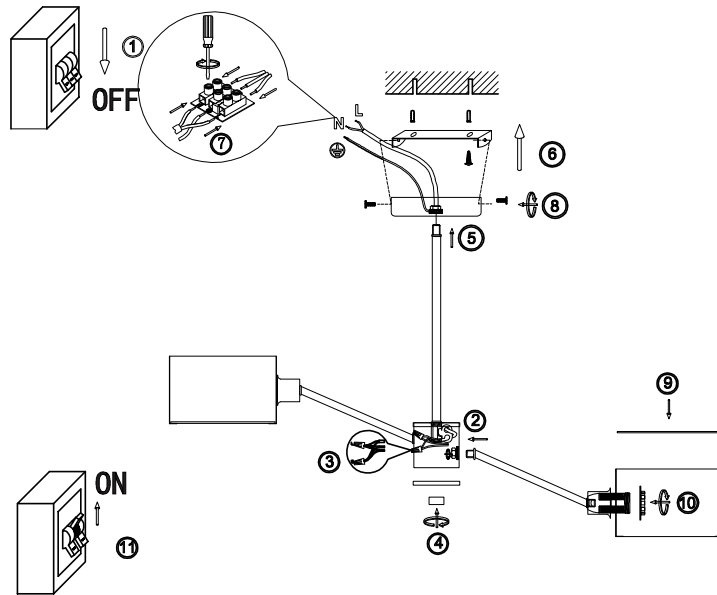

FREYA
TRADITION OF QUALITY

Instruction

FR5040PL-06CH

6 x E14 (40W)

Model: FR5040PL-06CH
Collection: Modern
Series: Brianne

Ceiling Lamps