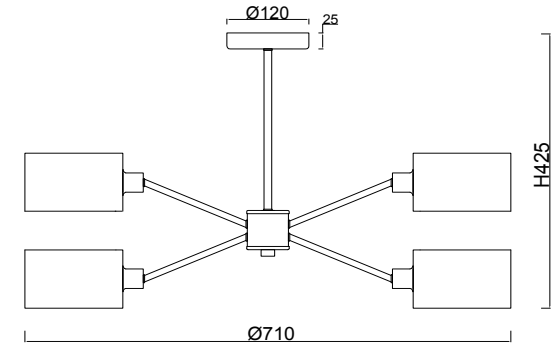

FREYA
TRADITION OF QUALITY

Instruction

FR5040PL-06CH

6 x E14 (40W)

Model: FR5040PL-06CH
Collection: Modern
Series: Brianne

Ceiling Lamps