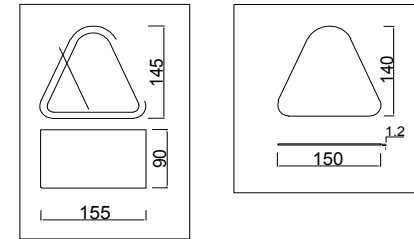

FREYA
TRADITION OF QUALITY

Instruction

FR5040PL-06CH

6 x E14 (40W)

Model: FR5040PL-06CH
Collection: Modern
Series: Brianne

Ceiling Lamps