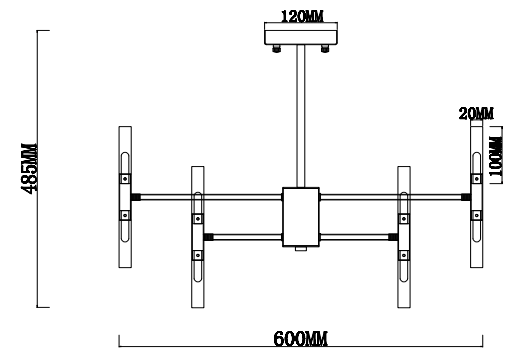

FREYA
TRADITION OF QUALITY

Instruction

FR5046PL-24CH

MAX 3W
190 Lumen

Model: FR5046PL-24CH
Collection: Modern
Series: Consuelo

Ceiling Lamps