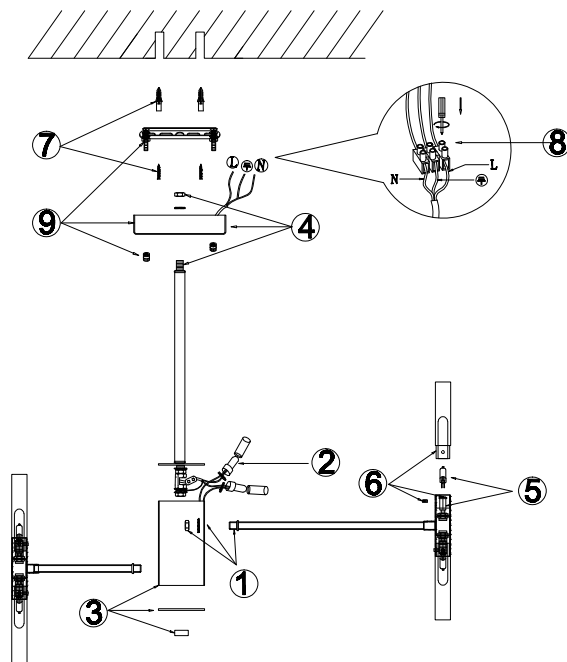

FREYA
TRADITION OF QUALITY

Instruction

FR5046PL-24CH

MAX 3W
190 Lumen

Model: FR5046PL-24CH
Collection: Modern
Series: Consuelo

Ceiling Lamps