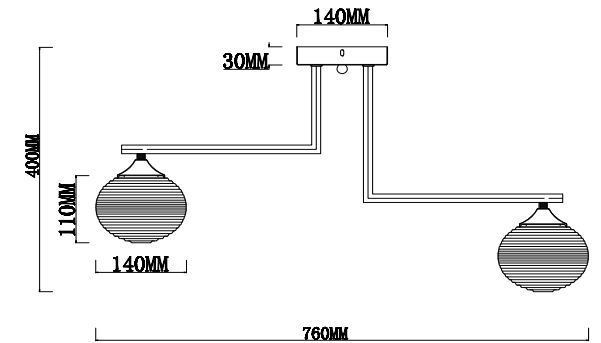

# Instruction

FR5047PL-08CH

8 x E27 (60W)

Model: FR5047PL-08CH  
Collection: Modern  
Series: Dolores

Ceiling Lamps