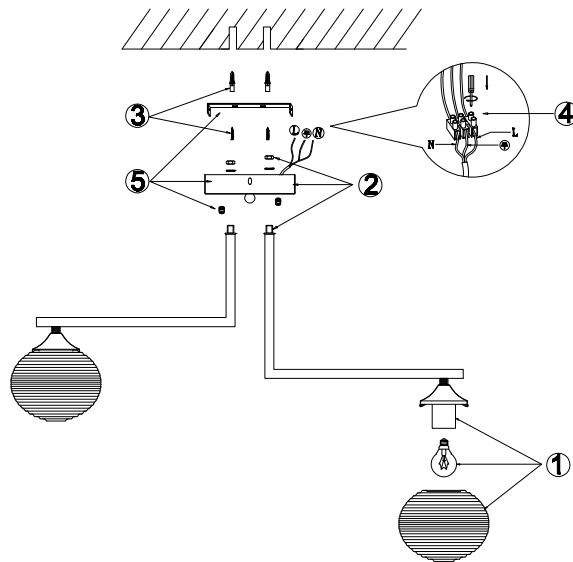

# Instruction

FR5047PL-08CH

8 x E27 (60W)

Model: FR5047PL-08CH  
Collection: Modern  
Series: Dolores

Ceiling Lamps