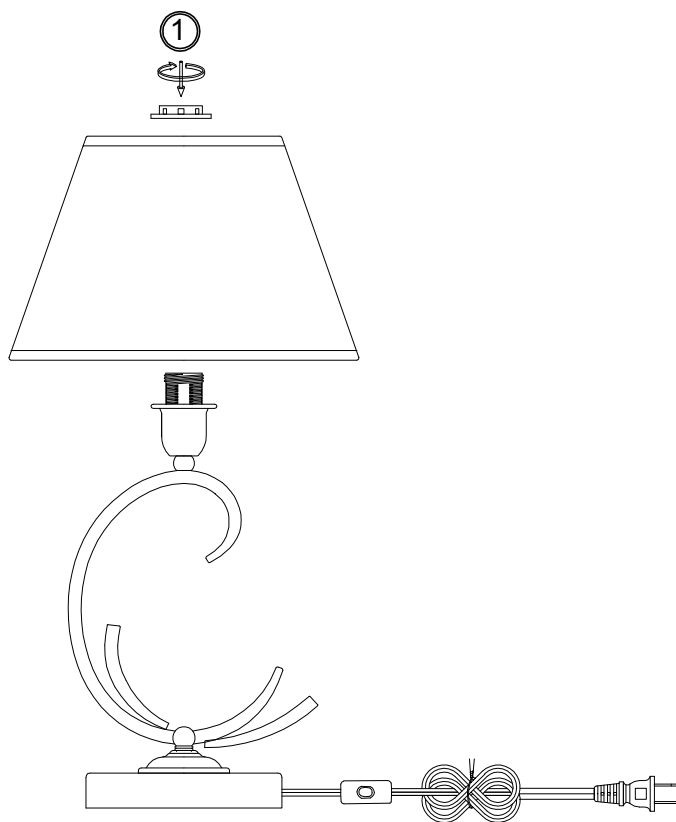

Instruction

FR2013TL-01G

1 x E14 (40W)

Model: FR2013TL-01G

Collection: Classic

Series: Gisela

Table Lamps