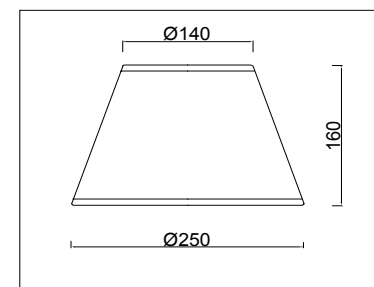

Instruction

FR2013TL-01G

1 x E14 (40W)

Model: FR2013TL-01G

Collection: Classic

Series: Gisela

Table Lamps