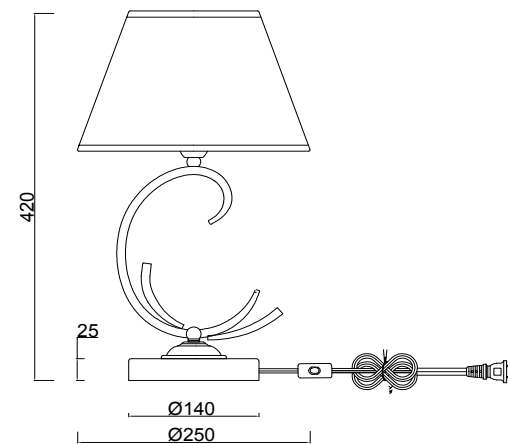

Instruction

FR2013TL-01G

1 x E14 (40W)

Model: FR2013TL-01G

Collection: Classic

Series: Gisela

Table Lamps