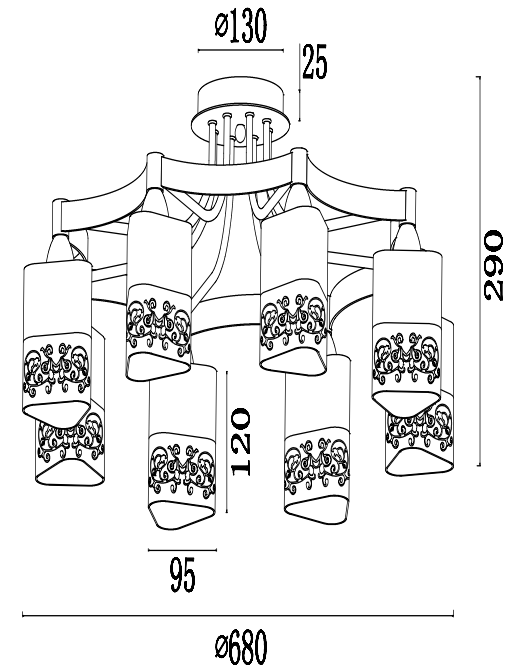

FREYA
TRADITION OF QUALITY

Instruction

FR5475CL-08CH

8 x E14 (40W)

Model: FR5475CL-08CH

Series: Tasmania

Ceiling Lamps