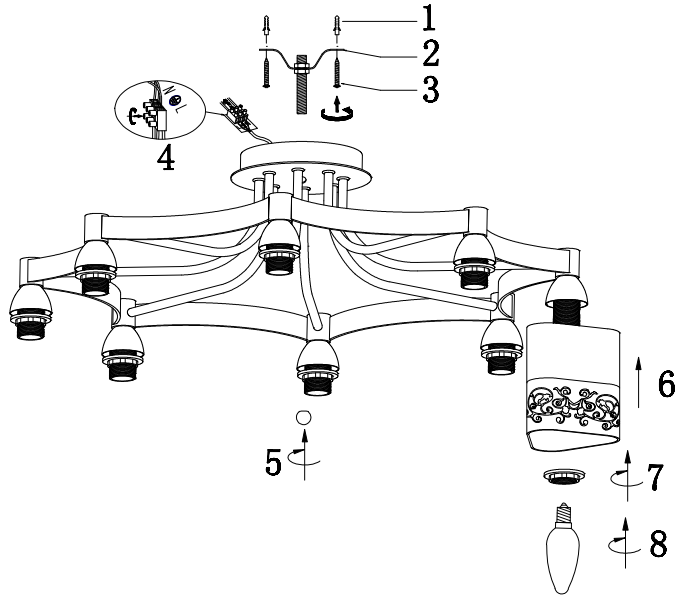

FREYA
TRADITION OF QUALITY

Instruction

FR5475CL-08CH

8 x E14 (40W)

Model: FR5475CL-08CH

Series: Tasmania

Ceiling Lamps