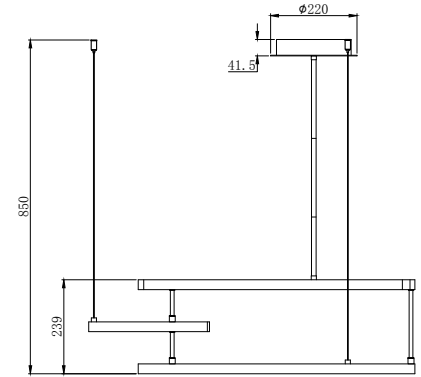

Instruction

MOD054PL-L52B3K

MAX 52W
2000 Lumen

Model: MOD054PL-L52B3K
Collection: Technical
Series: Line

Pendant Lamps