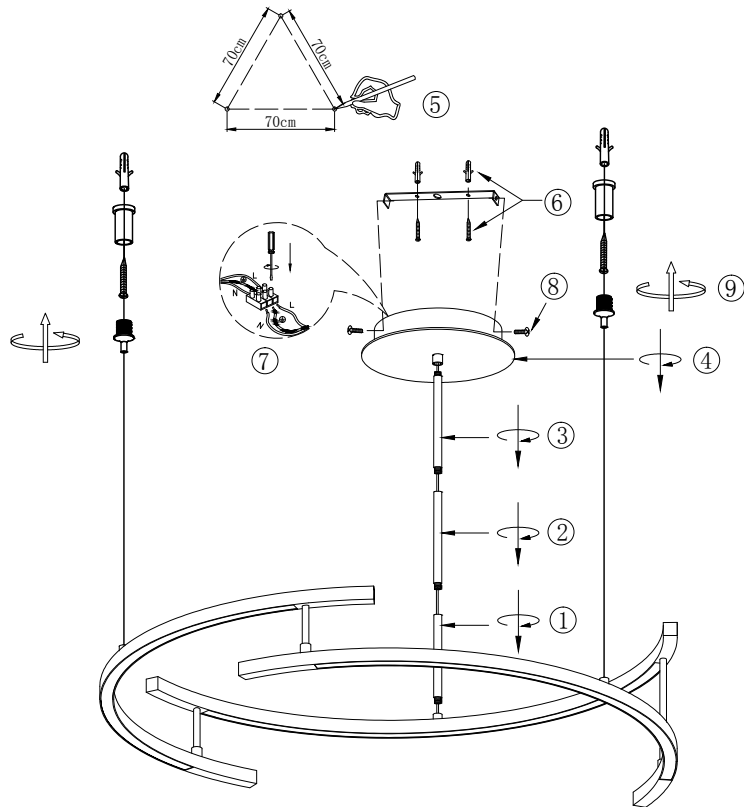

Instruction

MOD054PL-L52B3K

MAX 52W
2000 Lumen

Model: MOD054PL-L52B3K
Collection: Technical
Series: Line

Pendant Lamps