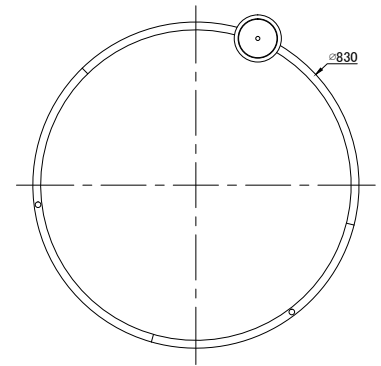

Instruction

MOD054PL-L52B3K

MAX 52W
2000 Lumen

Model: MOD054PL-L52B3K
Collection: Technical
Series: Line

Pendant Lamps