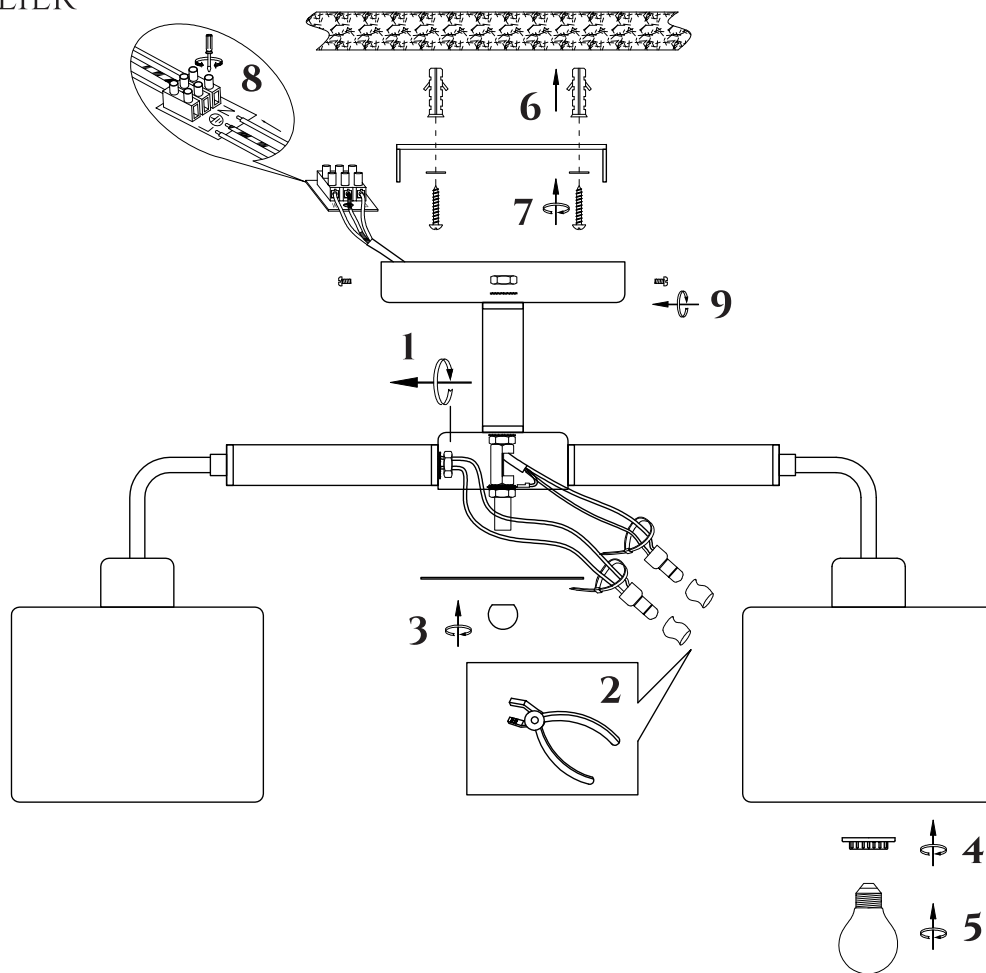

FREYA
TRADITION OF QUALITY

INSTRUCTION

MODEL: FR5329-PL-07-CH
CHANDELIER

7 X E27 (40W)

FREYA-LIGHT.COM