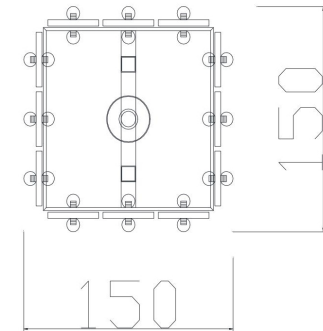

# Instruction

FR5166WL-01N

1xE14 40W

Model: FR5166WL-01N

Collection: Modern

Wall Lamps