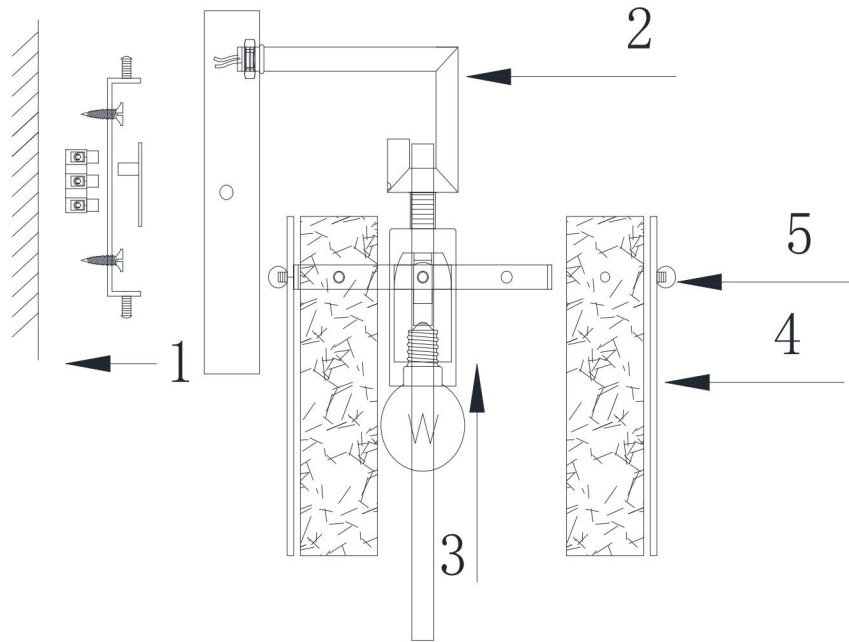

# Instruction

FR5166WL-01N

1xE14 40W

Model: FR5166WL-01N

Collection: Modern

Wall Lamps