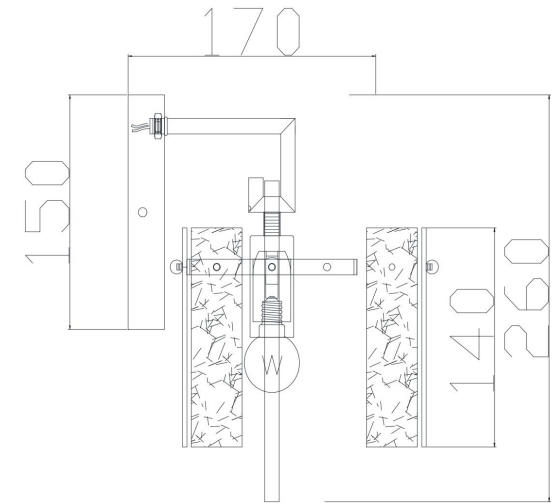

# Instruction

FR5166WL-01N

1xE14 40W

Model: FR5166WL-01N

Collection: Modern

Wall Lamps