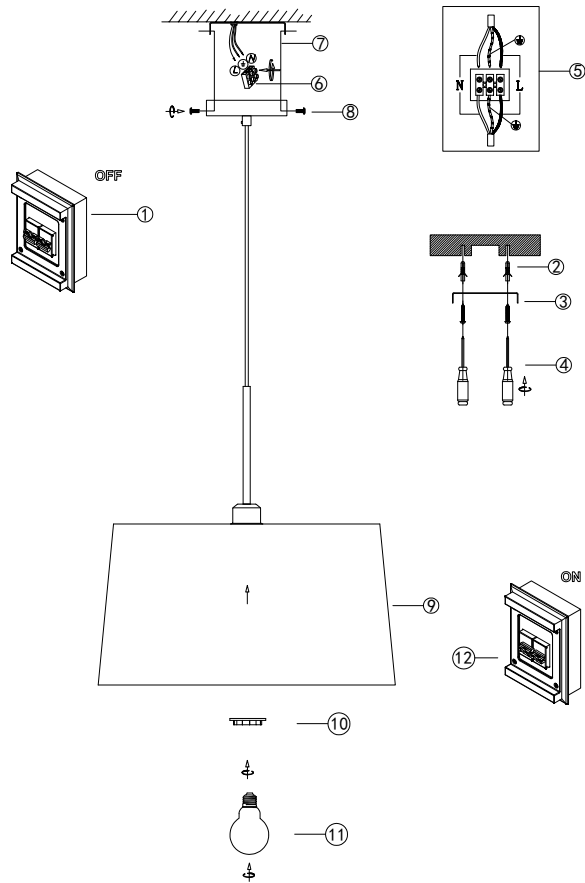

FREYA
TRADITION OF QUALITY

Instruction

FR5118PL-01BS

1 x E27 (40W)

Model: FR5118PL-01BS
Collection: Modern
Series: Sandy

Pendant Lamps