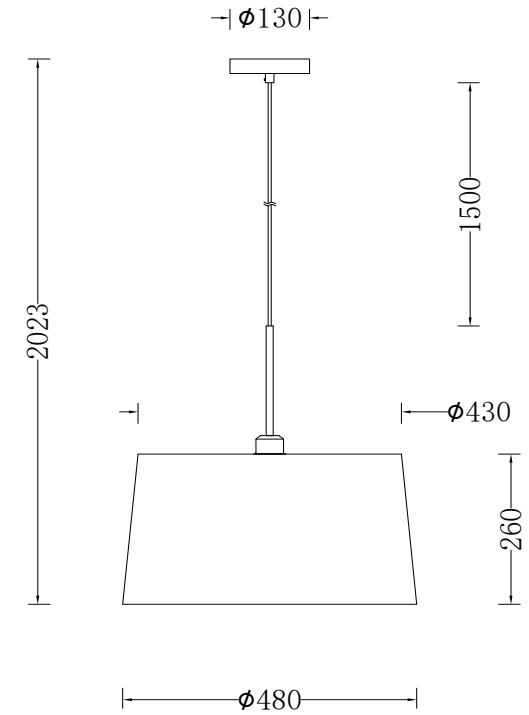

FREYA
TRADITION OF QUALITY

Instruction

FR5118PL-01BS

1 x E27 (40W)

Model: FR5118PL-01BS
Collection: Modern
Series: Sandy

Pendant Lamps