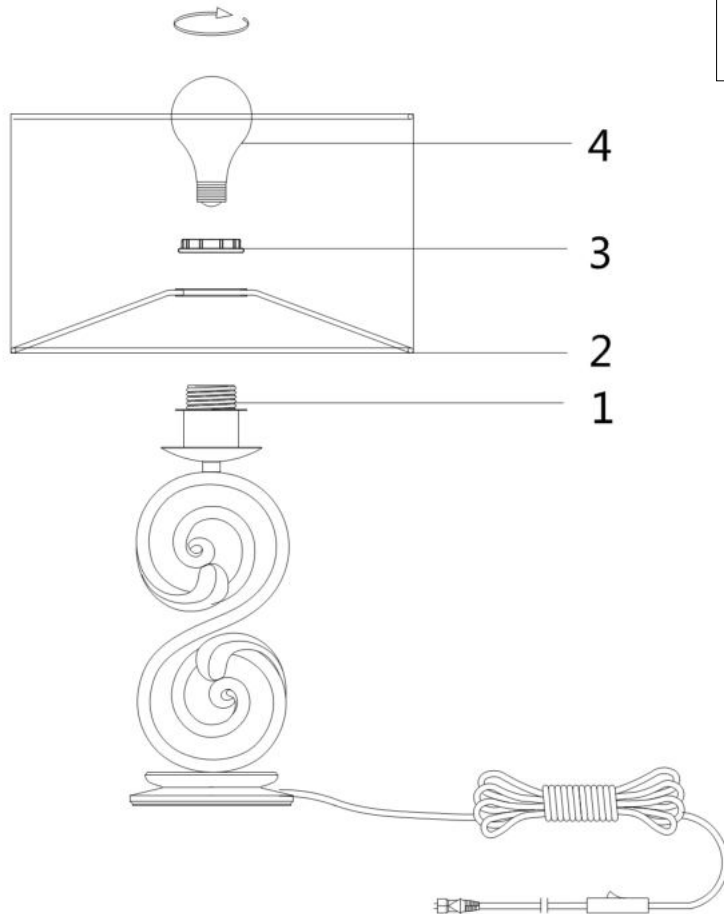

# Instruction

Collection: HOUSE  
Series: LANTANA  
Model: H300-01-G  
Mobile

- Mobile

1 x E27 (60W)

**MAYTONI**  
DECORATIVE LIGHTING

[www.maytoni.de](http://www.maytoni.de)