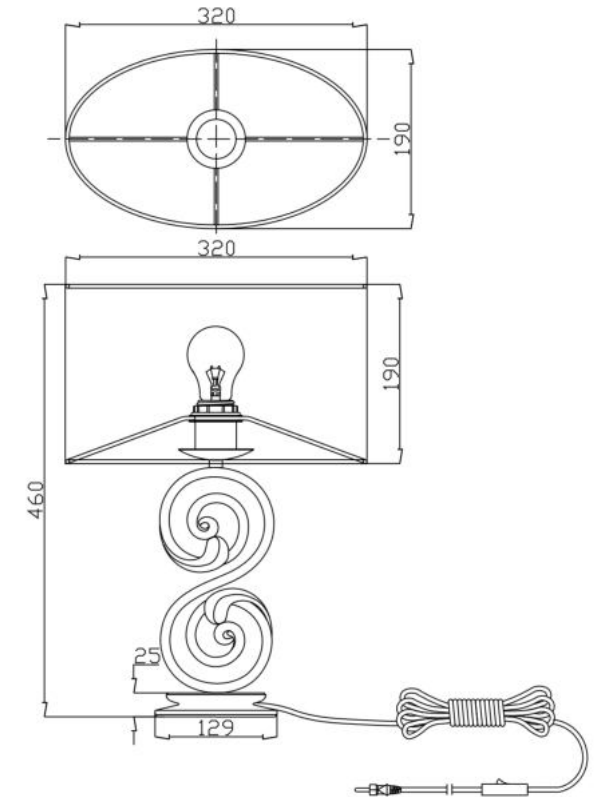

# Instruction

Collection: HOUSE  
Series: LANTANA  
Model: H300-01-G  
Mobile

- Mobile

1 x E27 (60W)

**MAYTONI**  
DECORATIVE LIGHTING

[www.maytoni.de](http://www.maytoni.de)