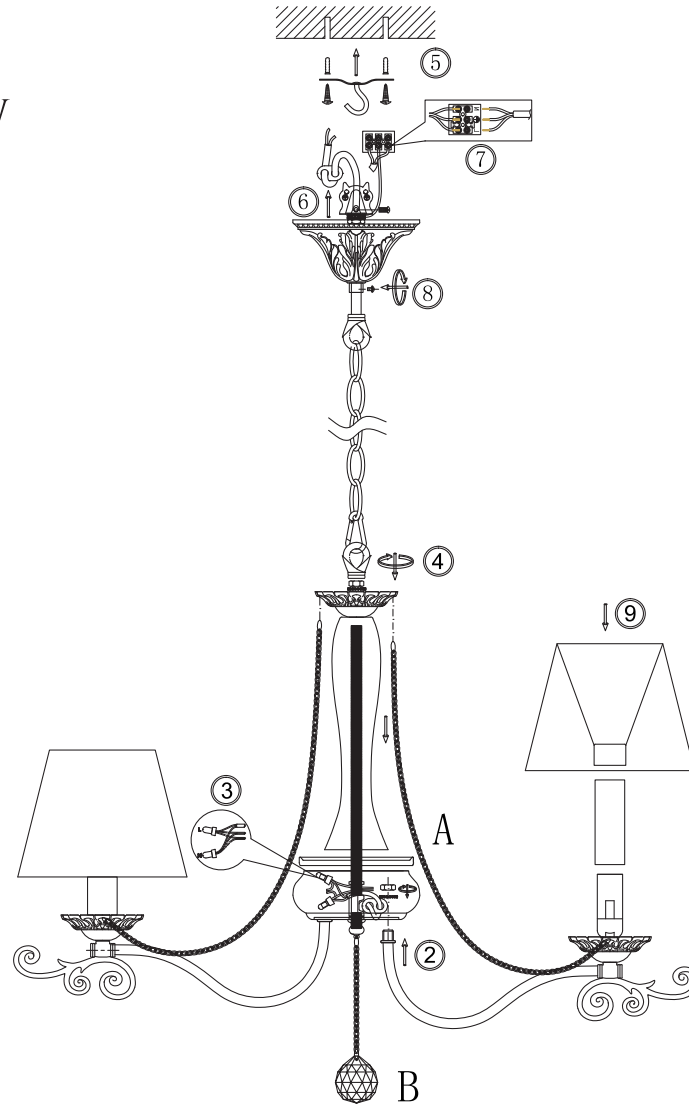

FREYA
TRADITION OF QUALITY

INSTRUCTION

MODEL: FR2759-PL-05-W
CHANDELIER

5 X E14 (40W)

FREYA-LIGHT.COM