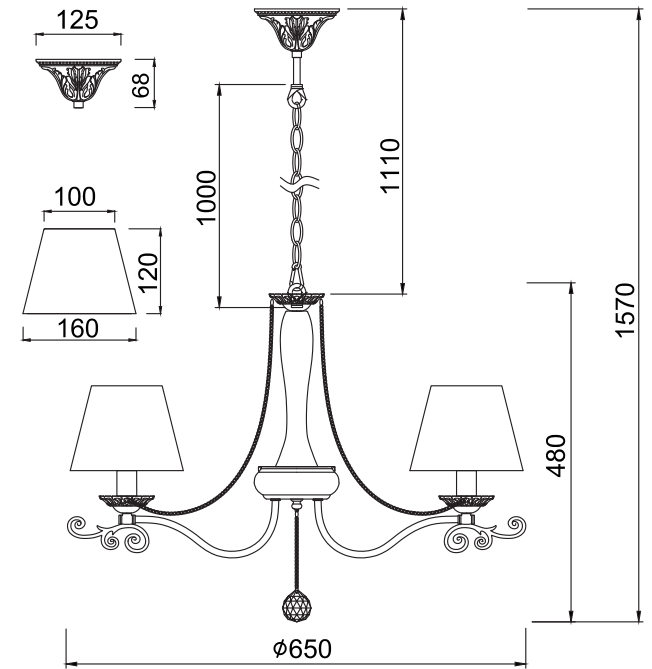

FREYA
TRADITION OF QUALITY

INSTRUCTION

MODEL: FR2759-PL-05-W
CHANDELIER

5 X E14 (40W)

FREYA-LIGHT.COM