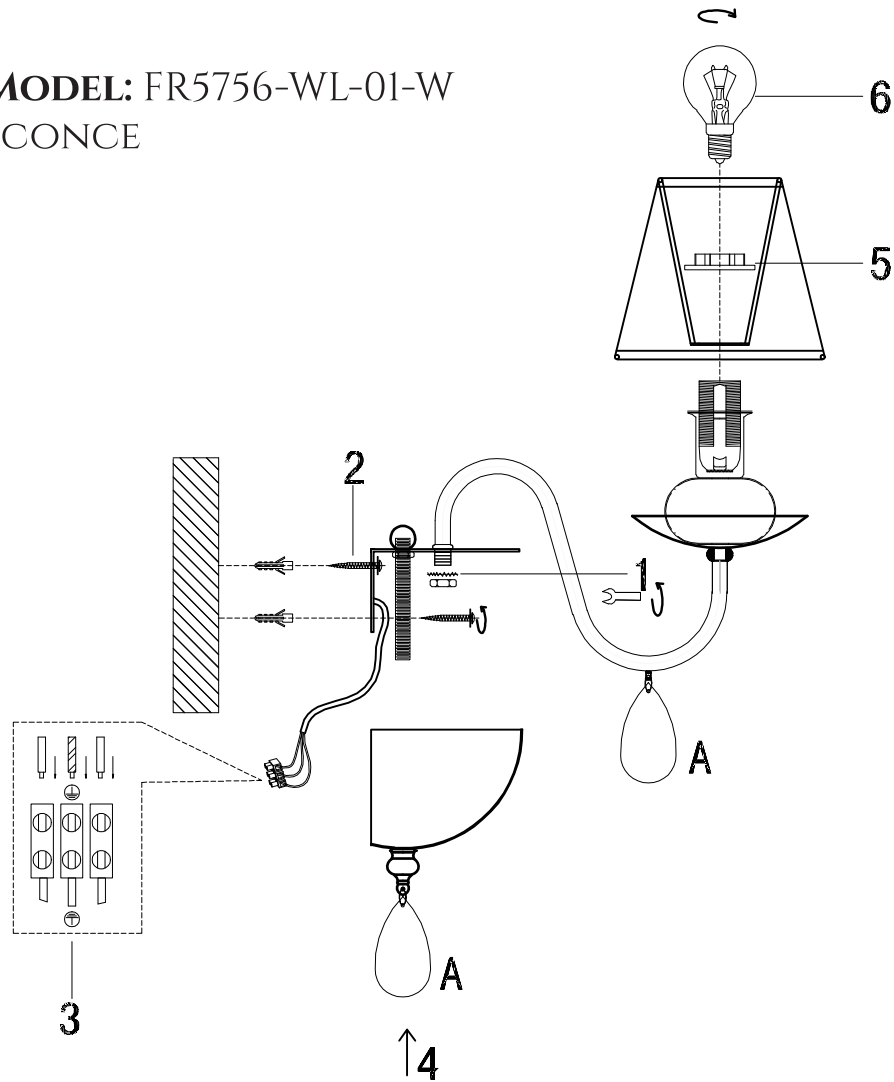

# INSTRUCTION

**MODEL:** FR5756-WL-01-W  
SCONCE

1 X E14 (40W)

FREYA-LIGHT.COM