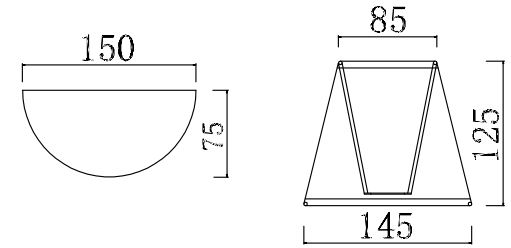

# INSTRUCTION

**MODEL:** FR5756-WL-01-W  
SCONCE

1 X E14 (40W)

FREYA-LIGHT.COM