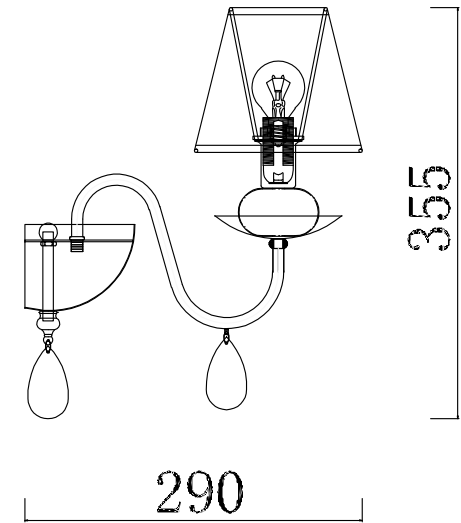

# INSTRUCTION

**MODEL:** FR5756-WL-01-W  
SCONCE

1 X E14 (40W)

FREYA-LIGHT.COM