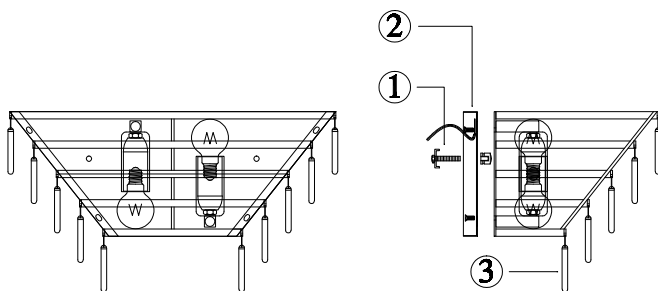

Instruction

MOD130WL-02G

2 x E14 (40W)

Model: MOD130WL-02G

Collection: Modern

Wall Lamps