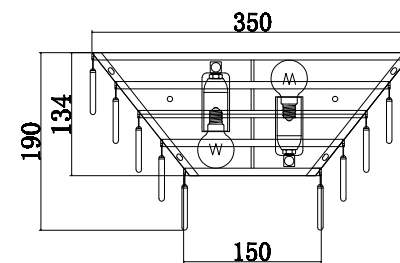

Instruction

MOD130WL-02G

2 x E14 (40W)

Model: MOD130WL-02G

Collection: Modern

Wall Lamps