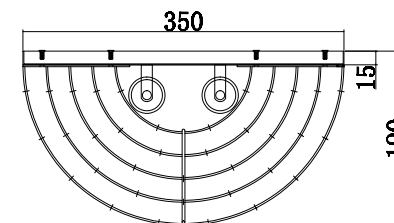

Instruction

MOD130WL-02G

2 x E14 (40W)

Model: MOD130WL-02G

Collection: Modern

Wall Lamps