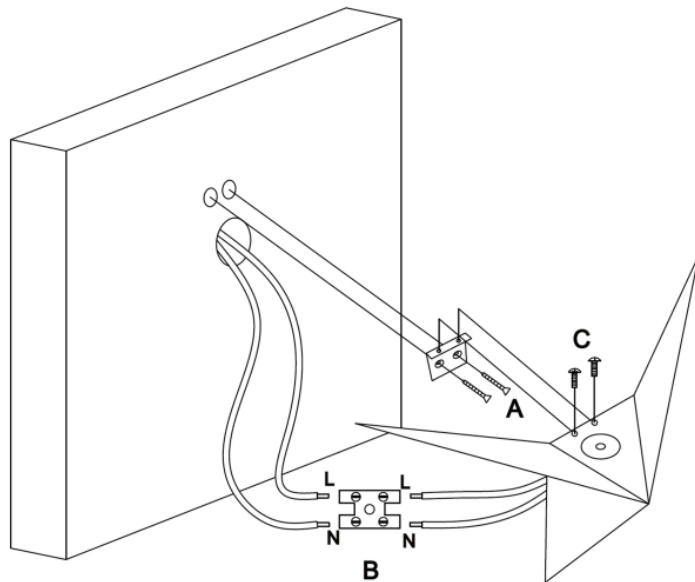

Instruction

Collection: CEILING & WALL

Series: TRAME

Model: C808WL-L3W

Wall

- Wall

max 3W
150 LM

MAYTONI
DECORATIVE LIGHTING