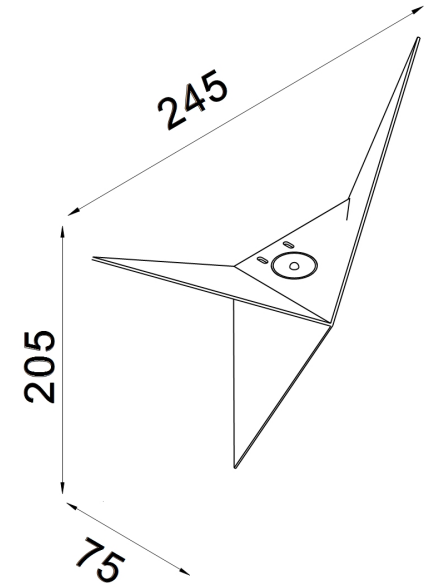

Instruction

Collection: CEILING & WALL

Series: TRAME

Model: C808WL-L3W

Wall

- Wall

max 3W
150 LM

MAYTONI
DECORATIVE LIGHTING