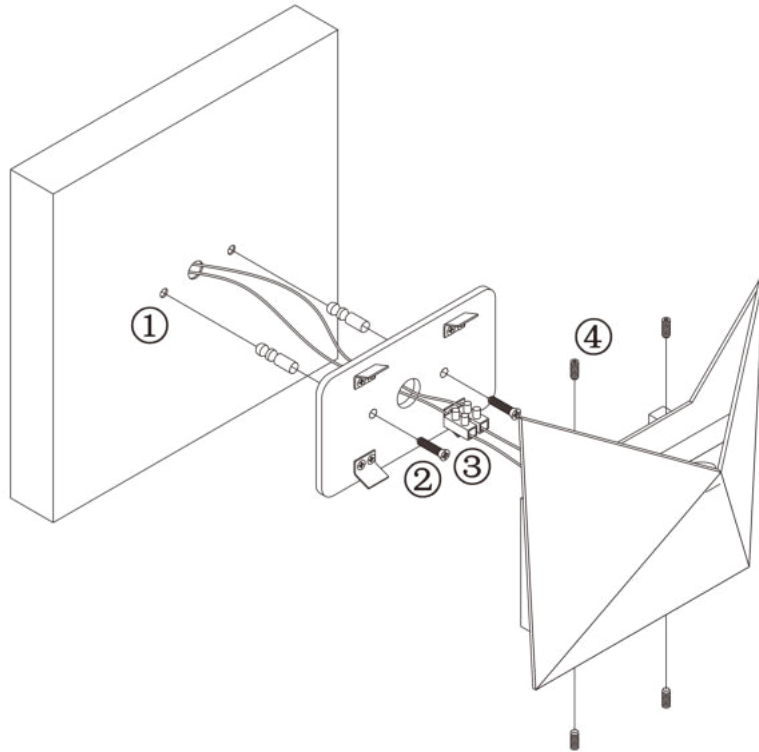

## O802WL-L7W

Gross Weight: 0,79 kg

Color: White

Net Weight: 0,75 kg

Material: Metal

Volume: 0,00361 m3

Weight and Volume Margin of Error: ±10%

MAX 9W  
670 Lumen

Model: O802WL-L7W

Collection: Outdoor

Series: Beekman

Wall Lamps