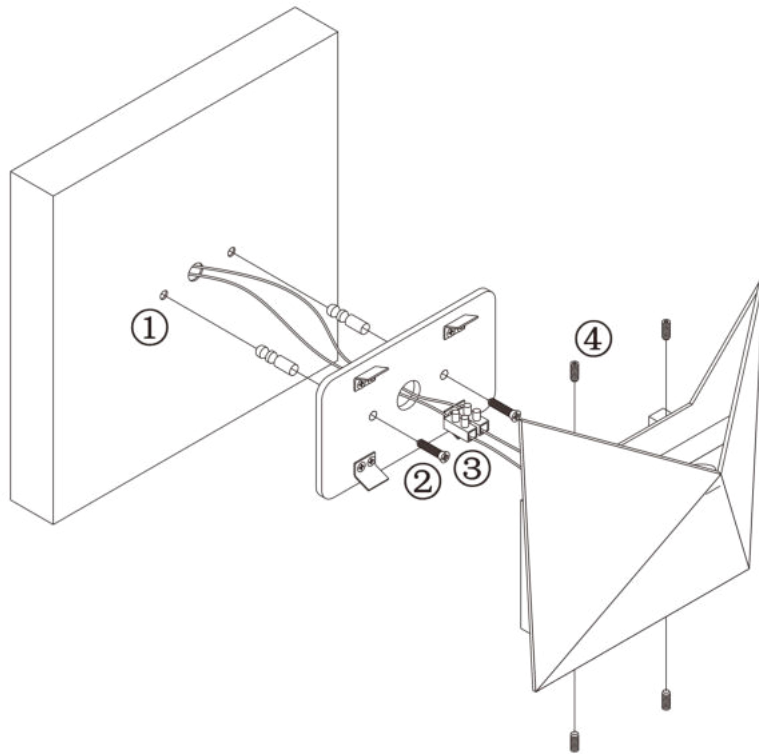

## O802WL-L7B

Gross Weight: 0,7 kg

Net Weight: 0,6 kg

Volume: 0,002916 m3

Weight and Volume Margin of Error: ±10%

Color: Black

Material: Metal

MAX 9W  
670 Lumen

Model: O802WL-L7B

Collection: Outdoor

Series: Beekman

Wall Lamps