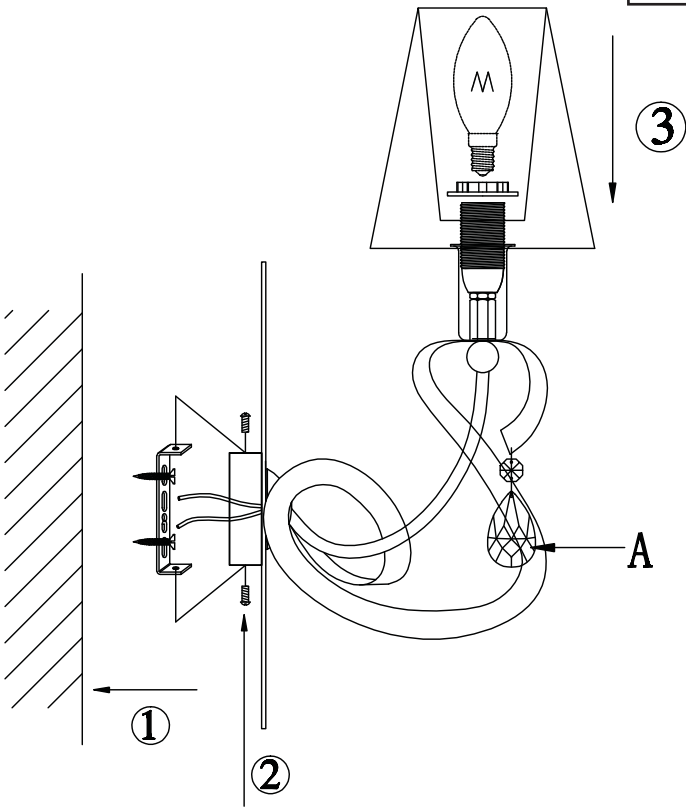

Instruction

Collection: Elegant
Series: Intreccio
Model: ARM010-02-W
Wall-mounted

A=2

– Wall-mounted

2 x E14 (40w)

MAYTONI
DECORATIVE LIGHTING

www.maytoni.de