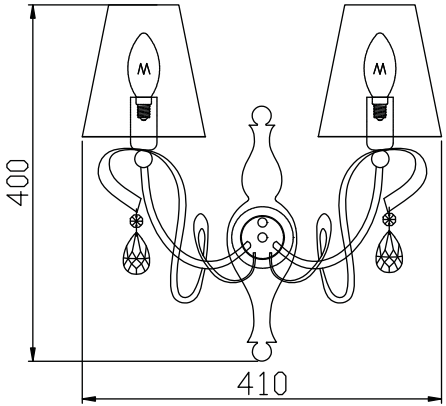

Instruction

Collection: Elegant
Series: Intreccio
Model: ARM010-02-W
Wall-mounted

A=2

– Wall-mounted

2 x E14 (40w)

MAYTONI
DECORATIVE LIGHTING

www.maytoni.de