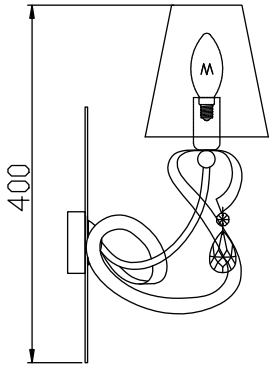

Instruction

Collection: Elegant
Series: Intreccio
Model: ARM010-02-W
Wall-mounted

A=2

– Wall-mounted

2 x E14 (40w)

MAYTONI
DECORATIVE LIGHTING

www.maytoni.de