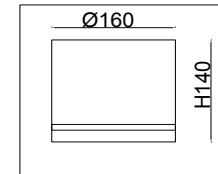

FREYA
TRADITION OF QUALITY

Instruction

FR5108WL-01N

1 x E14 (40W)

Model: FR5108WL-01N
Collection: Modern
Series: Albero

Wall Lamps