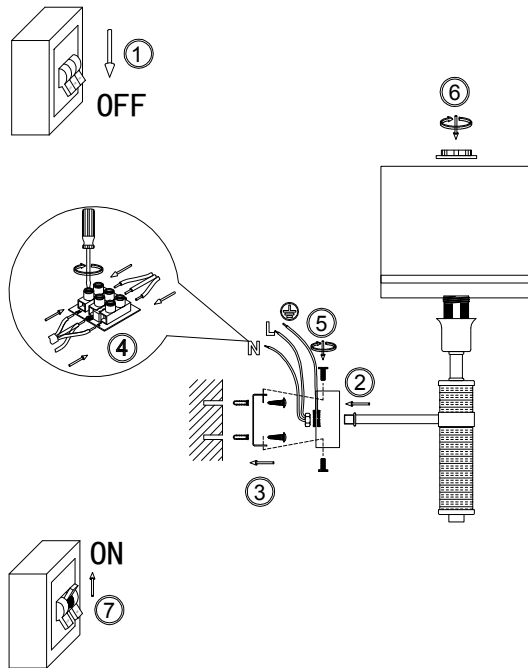

FREYA
TRADITION OF QUALITY

Instruction

FR5108WL-01N

1 x E14 (40W)

Model: FR5108WL-01N
Collection: Modern
Series: Albero

Wall Lamps