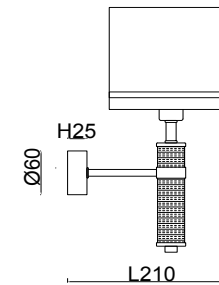

FREYA
TRADITION OF QUALITY

Instruction

FR5108WL-01N

1 x E14 (40W)

Model: FR5108WL-01N
Collection: Modern
Series: Albero

Wall Lamps