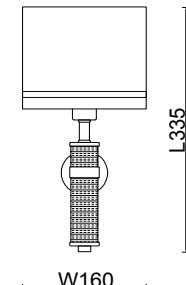

FREYA
TRADITION OF QUALITY

Instruction

FR5108WL-01N

1 x E14 (40W)

Model: FR5108WL-01N
Collection: Modern
Series: Albero

Wall Lamps