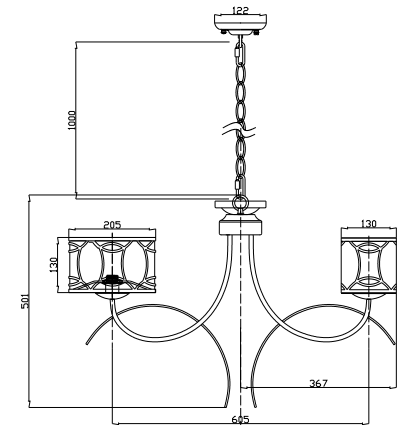

Instruction

H310-05-G

5 x E14 (40W)

Model: H310-05-G
Collection: House
Series: Fibi

Ceiling Lamps