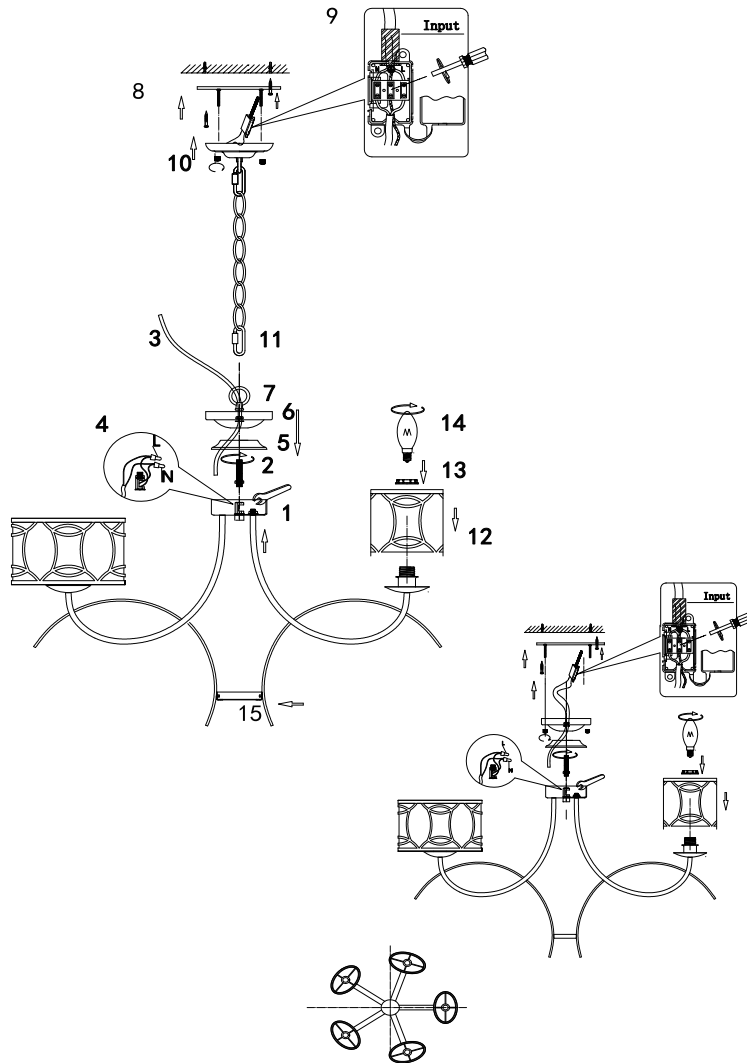

Instruction

H310-05-G

5 x E14 (40W)

Model: H310-05-G
Collection: House
Series: Fibi

Ceiling Lamps