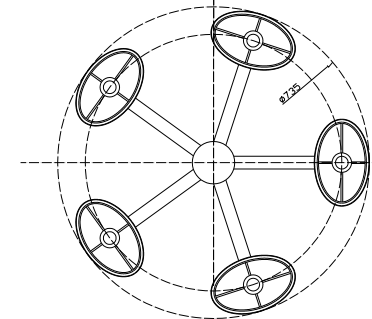

Instruction

H310-05-G

5 x E14 (40W)

Model: H310-05-G
Collection: House
Series: Fibi

Ceiling Lamps